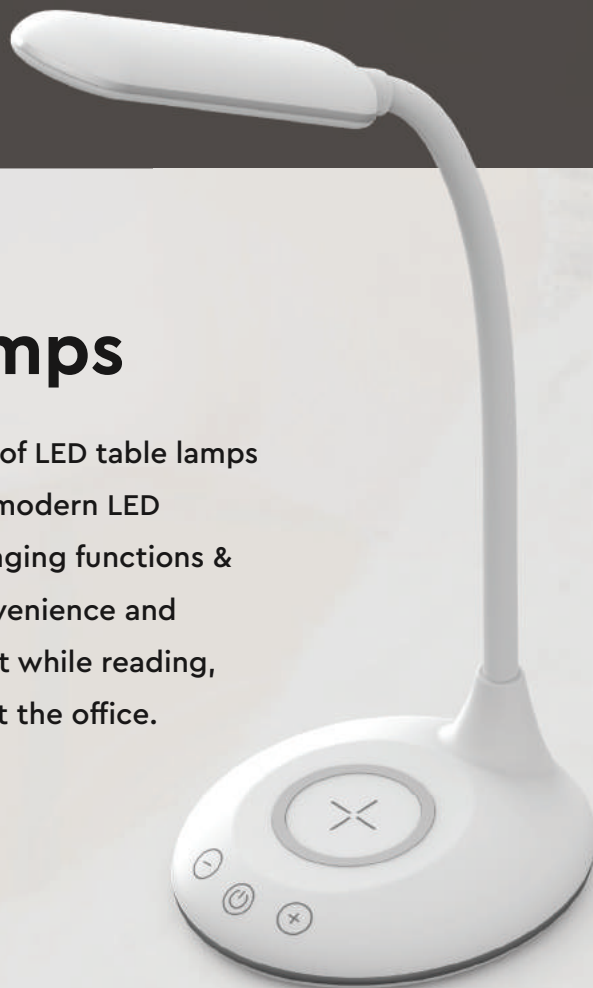

Smart **Table lamps**

V-TAC brings you an exclusive range of LED table lamps with sleek, ergonomic designs with modern LED technology, dimmability, colour changing functions & charging capabilities to provide convenience and sufficient lighting — bringing comfort while reading, working, or just resting at home or at the office.