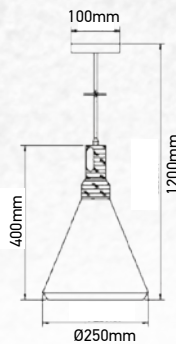

Modern Wooden Top-Black

Model:	VT-7425-B
SKU:	3757
EAN:	3800157611305
Size:	250x200x1100mm
Box Qty:	8Pcs
Material:	Aluminium+Wooden Top

Wooden Top Iron-White

Model:	VT-7525-WH
SKU:	3761
EAN:	3800157611343
Size:	250x400x1200mm
Box Qty:	8Pcs
Material:	Iron+Wooden Top