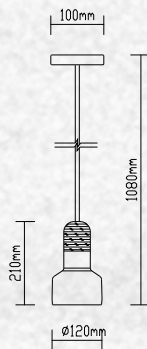

Concrete-Wooden

Model:	VT-7125-GY
SKU:	3855
EAN:	3800157619042
Size:	120x210x1080mm
Box Qty:	8Pcs
Material:	Concrete+Wood