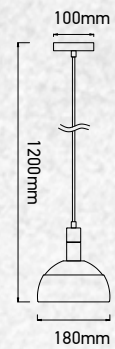

Model:	VT-7100-BL
SKU:	3925
EAN:	3800157626200
Size:	180x100x1200mm
Box Qty:	12Pcs
Material:	Plastic+Aluminium

Metal Plate-Rose Gold