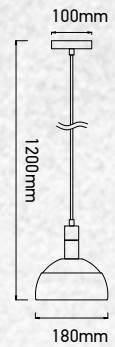

Model:	VT-7100-B
SKU:	3921
EAN:	3800157626163
Size:	180x100x1200mm
Box Qty:	12Pcs
Material:	Plastic+Aluminium

Pendant-Aluminium Shade-Grey