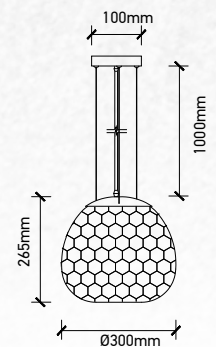

Designer Glass-Transparent

Model:	VT-7306
SKU:	3883
EAN:	3800157621014
Size:	Ø300x265x1000mm
Box Qty:	8Pcs
Material:	Glass