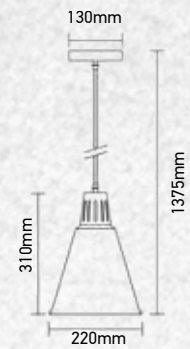

Model:	VT-7520-G
SKU:	3701
EAN:	3800157610742
Size:	220x310x1375mm
Box Qty:	4Pcs
Material:	Aluminium+Sand Finish

Aluminum-Sand finish-White