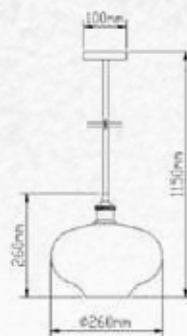

Amber Glass-Metal Series

Model:	VT-7290
SKU:	3741
EAN:	3800157611145
Size:	260x260x1150mm
Box Qty:	8Pcs
Material:	Glass+Metal