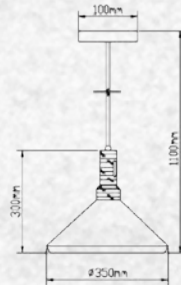

Model:	VT-7535-W
SKU:	3763
EAN:	3800157611367
Size:	350x300x1100mm
Box Qty:	8Pcs
Material:	Iron+Wooden Top

Wooden Top Iron-Black