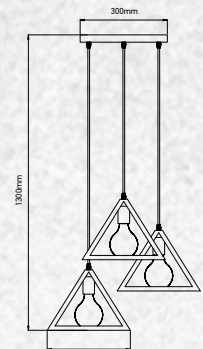

Model:	VT-7144
SKU:	3927
EAN:	3800157626224
Size:	300x1300mm
Box Qty:	4Pcs
Material:	Metal Finish

Geometric Series-Gold Canopy