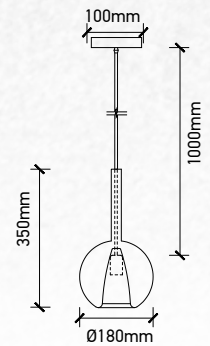

Double Glass-Amber-White

Model:	VT-7181-AW
SKU:	3878
EAN:	3800157620963
Size:	180x350x1000mm
Box Qty:	9Pcs
Material:	Glass+Metal