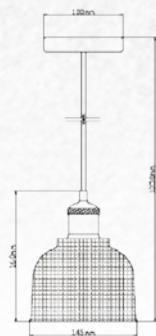

Red Glass-Metal Series

Model:	VT-7150-RG
SKU:	3731
EAN:	3800157611046
Size:	145x160x1050mm
Box Qty:	12Pcs
Material:	Glass+Metal