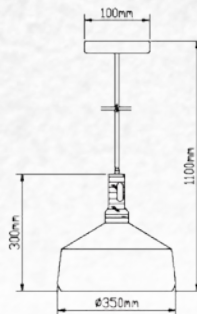

Model:	VT-7545-WH
SKU:	3765
EAN:	3800157611381
Size:	350x300x1100mm
Box Qty:	8Pcs
Material:	Iron+Wooden Top

Wooden Top Iron-Black