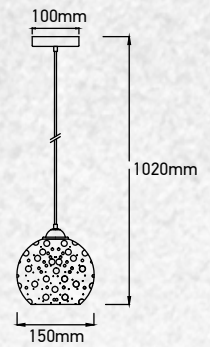

3D Glass-Black Canopy

Model:	VT-7015
SKU:	3830
EAN:	3800157616652
Size:	150x140x1200mm
Box Qty:	10Pcs
Material:	Glass

**NEW**

3D Glass-Black Canopy

Model:	VT-7152
SKU:	40111
EAN:	3800157640619
Size:	ø150x100x1020mm
Box Qty:	8Pcs
Material:	Glass