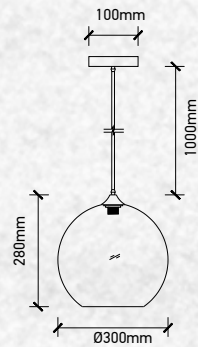

Transparent Glass-Metal Series

Model:	VT-7302
SKU:	3865
EAN:	3800157620758
Size:	300x280x1000mm
Box Qty:	8Pcs
Material:	Glass+Metal