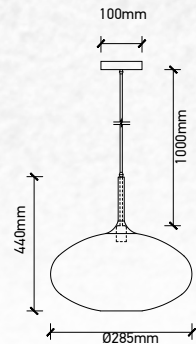

Model:	VT-7281-WG
SKU:	3884
EAN:	3800157621021
Size:	Ø285x440x1000mm
Box Qty:	4Pcs
Material:	Glass+Metal

Modern-Black Glass Pendant