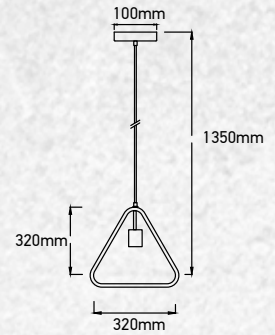

Geometric Series-Black Canopy

Model:	VT-7321-MB
SKU:	3838
EAN:	3800157616737
Size:	320x320x1350mm
Box Qty:	10Pcs
Material:	Metal

Danish Wood-Bronze Canopy