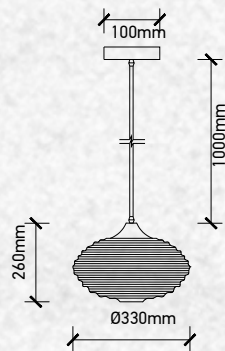

Diamond Cut Glass-Transparent

Model:	VT-7350-HT
SKU:	3879
EAN:	3800157620970
Size:	Ø330x260x1000mm
Box Qty:	8Pcs
Material:	Glass+Metal