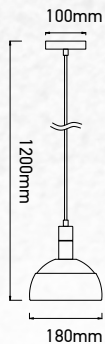

Model:	VT-7100-G
SKU:	3922
EAN:	3800157626170
Size:	180x100x1200mm
Box Qty:	12Pcs
Material:	Plastic+Aluminium

Pendant-Aluminium Shade-Pink