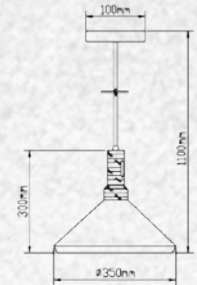

Model:	VT-7535-B
SKU:	3764
EAN:	3800157611374
Size:	350x300x1100mm
Box Qty:	8Pcs
Material:	Iron+Wooden Top

Wooden Top Iron-White