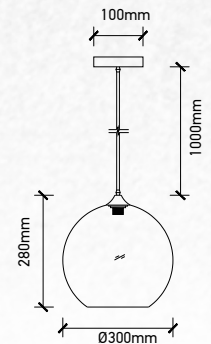

Amber Glass-Metal Series

Model:	VT-7303
SKU:	3866
EAN:	3800157620765
Size:	300x280x1000mm
Box Qty:	8Pcs
Material:	Glass+Metal