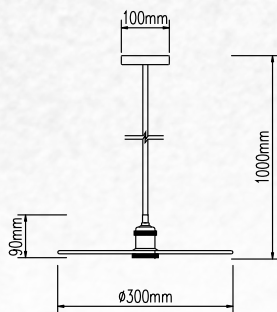

Model:	VT-7777-RG
SKU:	3751
EAN:	3800157611244
Size:	300x90x1000mm
Box Qty:	20Pcs
Material:	Metal

Metal Plate-Matt Gold