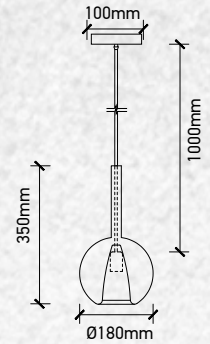

Model:	VT-7181-GW
SKU:	3877
EAN:	3800157620956
Size:	180x350x1000mm
Box Qty:	9Pcs
Material:	Glass+Metal

Modern-White Glass Pendant