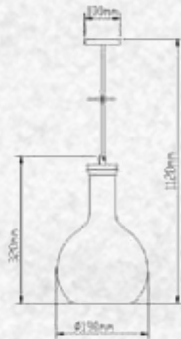

**Copper Series-Rose Gold**

Model: VT-8250  
 SKU: 3717  
 EAN: 3800157610902  
 Size: Ø250mm  
 Box Qty: 4Pcs  
 Material: Iron with electric copper paint

White Glass-Wood Pendant

Model:	VT-7205
SKU:	3759
EAN:	3800157611329
Size:	190x320x1120mm
Box Qty:	8Pcs
Material:	Glass+Wood