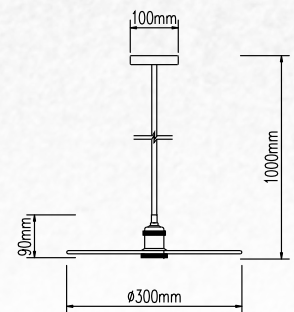

Model:	VT-7777-MG
SKU:	3752
EAN:	3800157611251
Size:	300x90x1000mm
Box Qty:	20Pcs
Material:	Metal