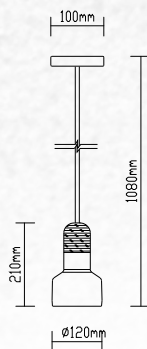

Concrete-Wooden

Model:	VT-7125-R
SKU:	3857
EAN:	3800157619066
Size:	120x210x1080mm
Box Qty:	8Pcs
Material:	Concrete+Wood