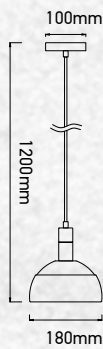

Pendant-Aluminium Shade-Pink

Model:	VT-7100-P
SKU:	3923
EAN:	3800157626187
Size:	180x100x1200mm
Box Qty:	12Pcs
Material:	Plastic+Aluminium

Pendant-Aluminium Shade-Red

Model:	VT-7100-R
SKU:	3924
EAN:	3800157626194
Size:	180x100x1200mm
Box Qty:	12Pcs
Material:	Plastic+Aluminium