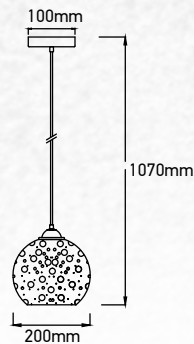

Model:	VT-7206
SKU:	40121
EAN:	3800157640626
Size:	ø200x100x1070mm
Box Qty:	8Pcs
Material:	Glass