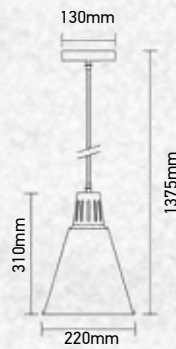

Model:	VT-7520-B
SKU:	3700
EAN:	3800157610735
Size:	220x310x1375mm
Box Qty:	4Pcs
Material:	Aluminium+ Sand Finish

Aluminum-Sand finish-Grey