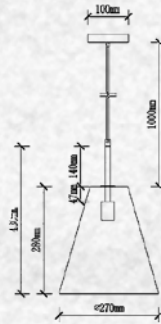

Designer Glass-Transparent

Model:	VT-7305
SKU:	3881
EAN:	3800157620994
Size:	Ø270x1280mm
Box Qty:	4Pcs
Material:	Glass