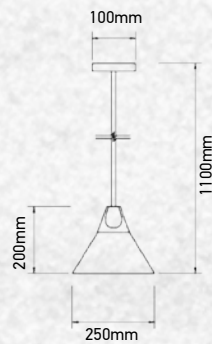

Modern Wooden Top-White

Model:	VT-7425-WH
SKU:	3756
EAN:	3800157611299
Size:	250x200x1100mm
Box Qty:	8Pcs
Material:	Aluminium+Wooden Top