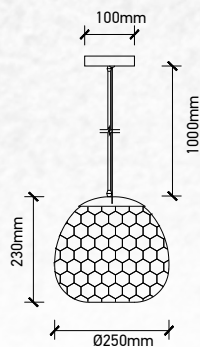

Designer Glass-Transparent

Model:	VT-7254
SKU:	3882
EAN:	3800157621007
Size:	Ø250x230x1000mm
Box Qty:	8Pcs
Material:	Glass+Metal