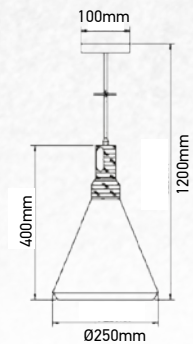

Modern Wooden Top-Black

Model:	VT-7425-B
SKU:	3757
EAN:	3800157611305
Size:	250x200x1100mm
Box Qty:	8Pcs
Material:	Aluminium+Wooden Top

Wooden Top Iron-White

Model:	VT-7525-WH
SKU:	3761
EAN:	3800157611343
Size:	250x400x1200mm
Box Qty:	8Pcs
Material:	Iron+Wooden Top