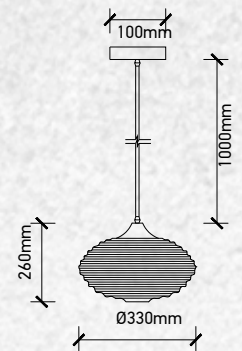

## Applications

Perfect choice for Hotels, Bars, Commercial & Residential Lighting.

**Diamond Cut Glass-Transparent**

Model:	VT-7350-HT
SKU:	3879
EAN:	3800157620970
Size:	Ø330x260x1000mm
Box Qty:	8Pcs
Material:	Glass+Metal