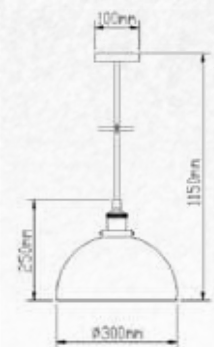

Transparent Glass-Metal Series

Model:	VT-7300
SKU:	3737
EAN:	3800157611107
Size:	300x250x1150mm
Box Qty:	8Pcs
Material:	Glass+Metal