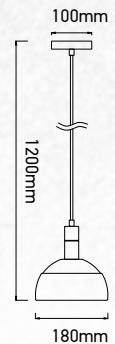

Model:	VT-7100-P
SKU:	3923
EAN:	3800157626187
Size:	180x100x1200mm
Box Qty:	12Pcs
Material:	Plastic+Aluminium