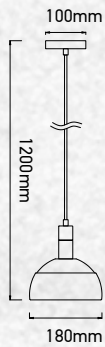

Wooden Top Iron-Black

Model:	VT-7545-B
SKU:	3766
EAN:	3800157611398
Size:	350x300x1100mm
Box Qty:	8Pcs
Material:	Iron+Wooden Top

Pendant-Aluminium Shade-White

Model:	VT-7100-WH
SKU:	3920
EAN:	3800157626156
Size:	180x100x1200mm
Box Qty:	12Pcs
Material:	Plastic+Aluminium