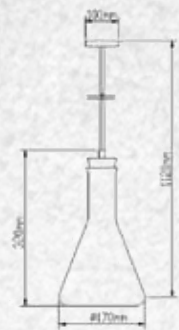

Model:	VT-7175
SKU:	3758
EAN:	3800157611312
Size:	170x320x1120mm
Box Qty:	8Pcs
Material:	Glass+Wood

White Glass-Wood Pendant