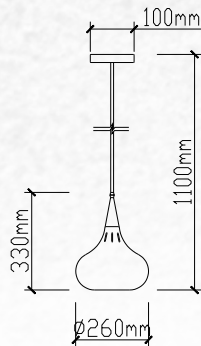

Model:	VT-7225
SKU:	3816
EAN:	3800157612760
Size:	260x330x1111mm
Box Qty:	8Pcs
Material:	Aluminium+Sand Finish

Danish Wood-Bronze Canopy