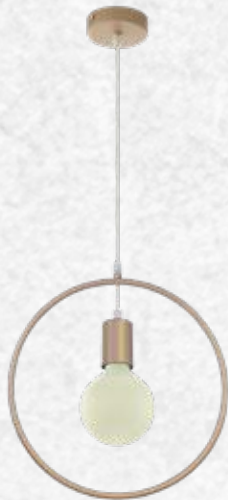

Model:	VT-7144
SKU:	3927
EAN:	3800157626224
Size:	300x1300mm
Box Qty:	4Pcs
Material:	Metal Finish

Geometric Series-Gold Canopy