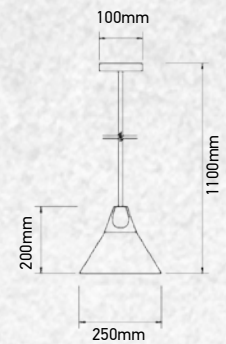

Modern Wooden Top-Black

Model:	VT-7425-B
SKU:	3757
EAN:	3800157611305
Size:	250x200x1100mm
Box Qty:	8Pcs
Material:	Aluminium+Wooden Top

Wooden Top Iron-White

Model:	VT-7525-WH
SKU:	3761
EAN:	3800157611343
Size:	250x400x1200mm
Box Qty:	8Pcs
Material:	Iron+Wooden Top