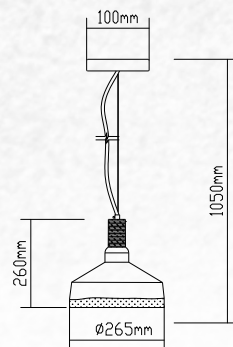

Concrete-Acrylic

Model:	VT-7291
SKU:	3854
EAN:	3800157619035
Size:	265x260x1050mm
Box Qty:	4Pcs
Material:	Concrete+Wood