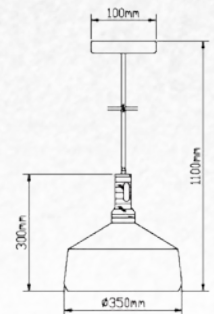

Model:	VT-7545-B
SKU:	3766
EAN:	3800157611398
Size:	350x300x1100mm
Box Qty:	8Pcs
Material:	Iron+Wooden Top