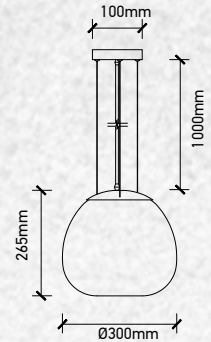

Designer Glass-Gun Grey

Model:	VT-7292
SKU:	3887
EAN:	3800157621052
Size:	Ø300x265x1000mm
Box Qty:	8Pcs
Material:	Glass