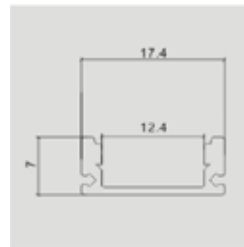

Box Qty. 180 Pcs

Aluminium Profiles-Milky

Model No:	VT-8113
SKU:	3355
Dimension:	2000x17.4x7mm
Color of Fixture:	Milky
EAN:	3800157636834

Aluminium Profiles-White Housing

Model No:	VT-8113-W
SKU:	3365
Dimension:	2000x17.4x7mm
Color of Fixture:	White
EAN:	3800157640152