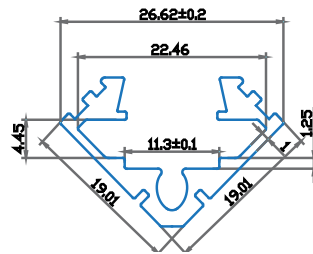

2
PCS PACK

Aluminium Profile-2 Meters

Model No:	VT-7104
SKU:	9956
Dimension:	19x19x2000mm
Color of Fixture:	Milky
EAN:	3800157635509
Box Qty.	40 Pcs