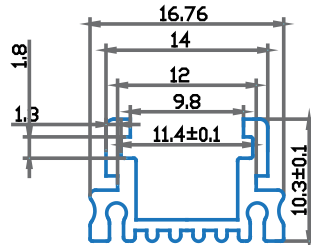

**Aluminium Profiles-Milky-Set**

Model No:	VT-8104
SKU:	3362
Dimension:	2000mm
Color of Fixture:	Milky
EAN:	3800157637022
Box Qty.	30 Pcs

**Aluminium Profiles-Milky-Set**

Model No:	VT-8105
SKU:	3363
Dimension:	2000mm
Color of Fixture:	Milky
EAN:	3800157637039
Box Qty.	30 Pcs