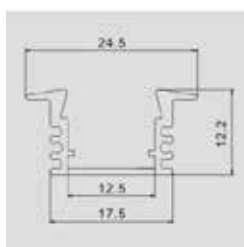

Aluminium Profiles-Milky

Model No:	VT-8115
SKU:	3357
Dimension:	2000x24.5x12.2mm
Color of Fixture:	Milky
EAN:	3800157636858

Box Qty. 120 Pcs