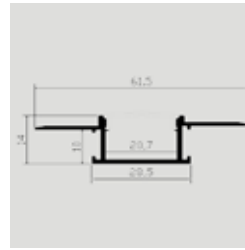

Aluminium Profiles-Milky-Set

Model No:	VT-8101
SKU:	3359
Dimension:	2000mm
Color of Fixture:	Milky
EAN:	3800157636995
Box Qty.	30 Pcs