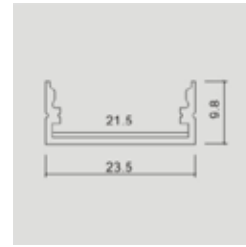

**Aluminium Profiles-White Housing**

Model No:	VT-8106-W
SKU:	3368
Dimension:	2000x24.7x7mm
Color of Fixture:	White
EAN:	3800157640183

Box Qty. 180 Pcs

**Aluminium Profiles-Milky**

Model No:	VT-8107
SKU:	3351
Dimension:	2000x23x15.5mm
Color of Fixture:	Milky
EAN:	3800157636797
Box Qty.	120 Pcs