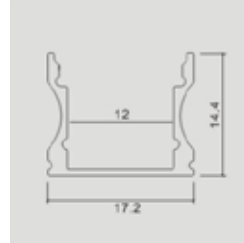

Box Qty. 120 Pcs

Aluminium Profiles-Milky

Model No:	VT-8110
SKU:	3354
Dimension:	2000x17.2x15.5mm
Color of Fixture:	Milky
EAN:	3800157636827

Aluminium Profiles-White Housing

Model No:	VT-8110-W
SKU:	3366
Dimension:	2000x17.2x15.5mm
Color of Fixture:	White
EAN:	3800157640169