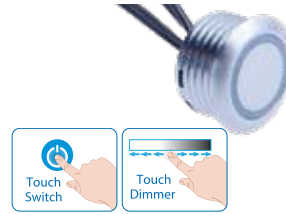

Strip-Controller-Dimmer

Model:	VT-2411
SKU:	3341
Input voltage:	DC:12V
EAN:	3800157636148
Box Qty.	500Pcs

Bed Light-Connector Terminal

Model:	VT-8070
SKU:	2555
EAN:	3800157632706
Box Qty.	400Pcs