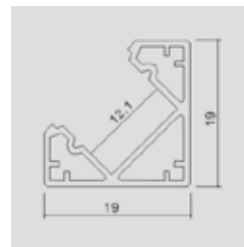

Box Qty. 120 Pcs

Aluminium Profiles-Milky

Model No:	VT-8114
SKU:	3356
Dimension:	2000x19x19mm
Color of Fixture:	Milky
EAN:	3800157636841

Aluminium Profiles-White Housing

Model No:	VT-8114-W
SKU:	3364
Dimension:	2000x19x19mm
Color of Fixture:	White
EAN:	3800157640145