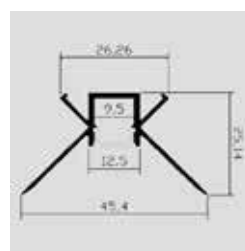

Aluminium Profiles-Milky-Set

Model No:	VT-8104
SKU:	3362
Dimension:	2000mm
Color of Fixture:	Milky
EAN:	3800157637022
Box Qty.	30 Pcs