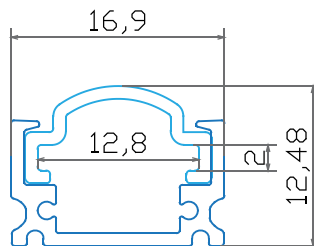

Aluminium Profile-Matt

Model No:	VT-7102-M
SKU:	9984
Dimension:	16.9x12.48x1000mm
Color of Fixture:	Matt
EAN:	3800230622150
Box Qty.	140 Pcs