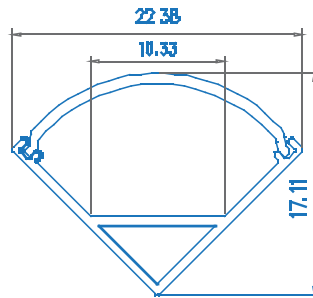

Aluminium Profile-Milky

Model No:	VT-7109
SKU:	9947
Dimension:	22x17x1000mm
Color of Fixture:	Milky
EAN:	3800157617208
Box Qty.	150 Pcs