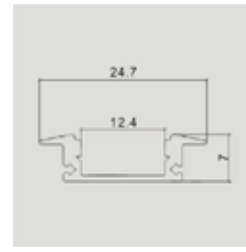

Aluminium Profiles-Milky

Model No:	VT-8106
SKU:	3350
Dimension:	2000x24.7x7mm
Color of Fixture:	Milky
EAN:	3800157636780

Aluminium Profiles-White Housing

Model No:	VT-8106-W
SKU:	3368
Dimension:	2000x24.7x7mm
Color of Fixture:	White
EAN:	3800157640183

Box Qty. 180 Pcs