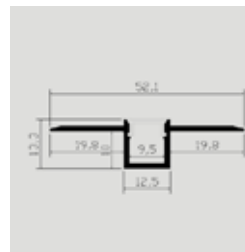

## Aluminium Profiles-Milky

Model No:	VT-8116
SKU:	3358
Dimension:	2000x17.4x12.1mm
Color of Fixture:	Milky
EAN:	3800157636865

Box Qty. 120 Pcs

**Aluminium Profiles-Milky-Set**

Model No:	VT-8101
SKU:	3359
Dimension:	2000mm
Color of Fixture:	Milky
EAN:	3800157636995
Box Qty.	30 Pcs