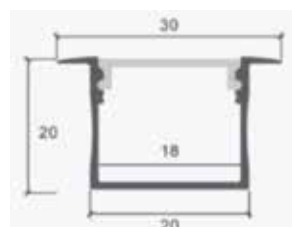

Aluminium Profiles-Milky

Model No: **VT-8119**

SKU: **3372**

Dimension: **2000x30x20mm**

Color of Fixture: **Milky**

EAN: **3800157648448**

Box Qty. **60 Pcs**