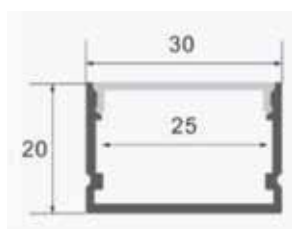

Lighting Flexibility

Elegant Lighting

Easy to Install

**NEW**

with 30 mm wide,  
Perfect for double  
row LED Strip