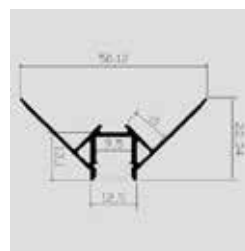

Aluminium Profiles-Milky-Set

Model No:	VT-8103
SKU:	3361
Dimension:	2000mm
Color of Fixture:	Milky
EAN:	3800157637015
Box Qty.	40 Pcs