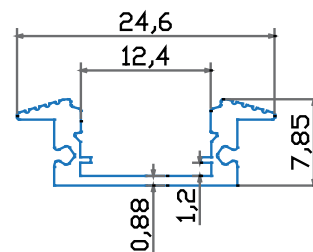

Aluminium Profile-Milky

Model No:	VT-7105
SKU:	9990
Dimension:	24.6x7.85x1000mm
Color of Fixture:	Milky
EAN:	3800230628077
Box Qty.	150 Pcs