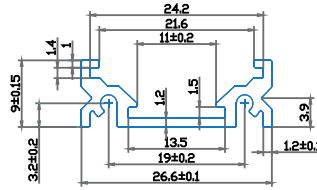

Aluminium Profile-Matt

Model No:	VT-7103-M
SKU:	9986
Dimension:	26.5x9x1000mm
Color of Fixture:	Matt
EAN:	3800230622174
Box Qty.	90 Pcs