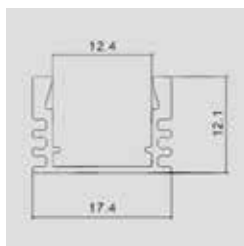

Aluminium Profiles-Milky

Model No:	VT-8116
SKU:	3358
Dimension:	2000x17.4x12.1mm
Color of Fixture:	Milky
EAN:	3800157636865

Box Qty. 120 Pcs