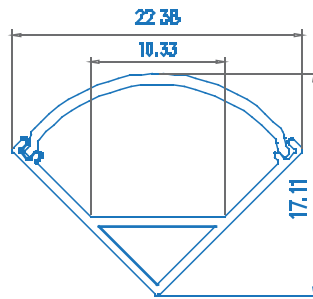

2
PCS PACK

Aluminium Profile-2 Meters

Model No:	VT-7109-2Pc
SKU:	9957
Dimension:	22x17x2000mm
Color of Fixture:	Milky
EAN:	3800157617208
Box Qty.	150 Pcs