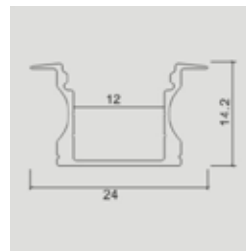

Aluminium Profiles-Milky

Model No:	VT-8107
SKU:	3351
Dimension:	2000x23x15.5mm
Color of Fixture:	Milky
EAN:	3800157636797
Box Qty.	120 Pcs