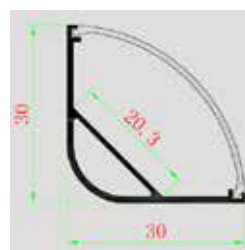

Aluminium Profiles-Milky-Set

Model No:	VT-8105
SKU:	3363
Dimension:	2000mm
Color of Fixture:	Milky
EAN:	3800157637039
Box Qty.	30 Pcs