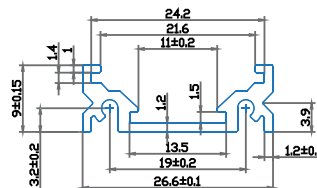

Aluminium Profile-Transparent

Model No:	VT-7103-T
SKU:	9985
Dimension:	26.5x9x1000mm
Color of Fixture:	Transparent
EAN:	3800230622150
Box Qty.	90 Pcs