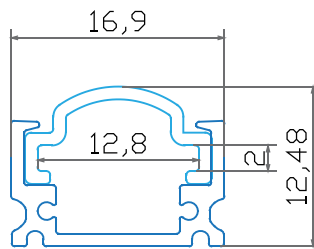

Aluminium Profile-Transparent

Model No:	VT-7102-T
SKU:	9983
Dimension:	16.9x12.48x1000mm
Color of Fixture:	Transparent
EAN:	3800230622143
Box Qty.	140 Pcs