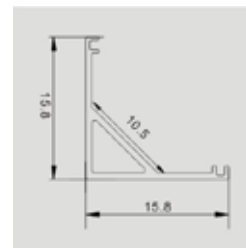

Aluminium Profiles-Milky

Model No:	VT-8109
SKU:	3353
Dimension:	2000x15.8x15.8mm
Color of Fixture:	Milky
EAN:	3800157636810

Aluminium Profiles-White Housing

Model No:	VT-8109-W
SKU:	3369
Dimension:	2000x15.8x15.8mm
Color of Fixture:	White
EAN:	3800157640190

Box Qty. 160 Pcs