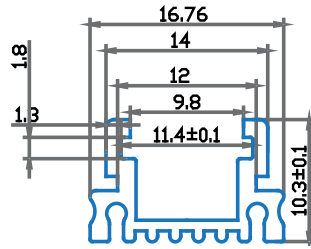

Aluminium Profile-Matt

Model No:	VT-7101-M
SKU:	9982
Dimension:	16.76x10.3x1000mm
Color of Fixture:	Matt
EAN:	3800230622136
Box Qty.	100 Pcs