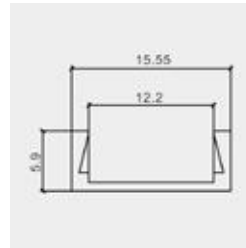

Aluminium Profiles-Milky

Model No:	VT-9327
SKU:	3370
Dimension:	x2000x16mmx7mm
Color of Fixture:	Milky
EAN:	3800157645553
Box Qty.	200 Pcs