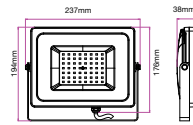

Slimline-White Body-White Wire

100w VT-49100W

SKU: 5844 - 4000K Day White 3800157615181

Sensor Compatible: **Yes**
Voltage/Frequency: **AC:220-240V,50/60Hz**
Luminous Flux: **8500lm**
Color of Fixture: **White**

CRI: **>70**
PF: **>0.9**
IP Rating: **IP65**
Beam Angle: **100°**