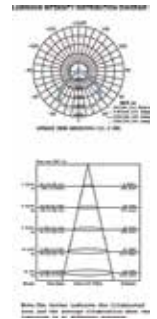

Sensor Compatible: **Yes**  
 Voltage/Frequency: **AC:220-240V,50/60Hz**  
 Luminous Flux: **4250lm**  
 Color of Fixture: **White**

CRI: **>70**  
 PF: **>0.9**  
 IP Rating: **IP65**  
 Beam Angle: **100°**