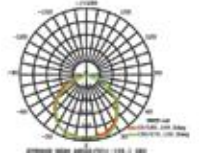

Body Type: **Aluminium**
Dimension: **185x163x26mm**
Box Qty: **20 Pcs**