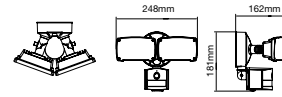

Video Compression:	H.264 / MJPEG dual video stream	PF:	>0.5
Image Resolution:	1280*720	Beam Angle:	180°
Image sensor:	1/4 " 1Megapixel CMOS	Color of Fixture:	White
Pixels:	1 million pixels	Body Type:	ABS+Aluminium
Delay Time:	0-30S	IP Rating:	IP20
Voltage/Frequency:	AC:100-240V,50/60Hz	Dimension:	248x 162x 181mm
Luminous Flux:	600lm	Box Qty:	4 Pcs
CRI:	>70