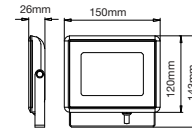

Sensor Compatible: **Yes**
Voltage/Frequency: **AC:220-240V,50Hz**
Color of Fixture: **Black**

CRI: **>70**
PF: **>0.9**
IP Rating: **IP65**
Beam Angle: **110°**

Body Type: **Aluminium**
Dimension: **150x143x26mm**
Box Qty: **20 Pcs**