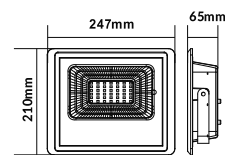

Battery:	10000mAh	Charging Time:	4 Hours
Voltage/Frequency:	DC:3.2V	Working Time:	8 Hours
Luminous Flux:	1050lm	IP Rating:	IP65
Color of Fixture:	Black	Beam Angle:	120°

CRI:	>70
Body Type:	Aluminium
Dimension:	247x65x210mm
Box Qty:	6Pcs