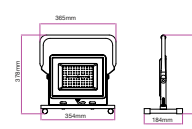

Sensor Compatible: **Yes**
Voltage/Frequency: **AC:220-240V,50Hz**
Luminous Flux: **8500lm**
Color of Fixture: **Black**

CRI: **>70**
PF: **>0.9**
IP Rating: **IP65**
Beam Angle: **100°**

Body Type: **Die Cast Aluminium**
Dimension: **354x378x184mm**
Box Qty: **4 Pcs**