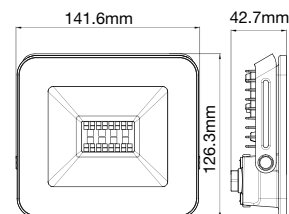

**CCT AND DIMMING
VIA SMART PHONE APP**

Voltage/Frequency:	AC:220-240V	IP Rating:	IP65
Luminous Flux:	1400lm	Beam Angle:	100°
Color of Fixture:	Black	Body Type:	Aluminium
CRI:	>80	Dimension:	141.6x42.7x126.3mm
PF:	>0.9	Box Qty:	20 Pcs