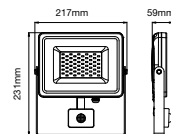

Detection Angle: 120°
Detection Distance: 2-8m
Voltage/Frequency: AC:220-240V,50/60Hz
Luminous Flux: 2550lm

CRI: >70
PF: >0.9
IP Rating: IP44
Beam Angle: 100°