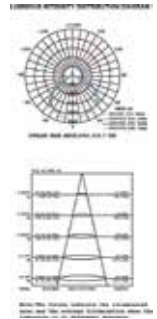

Slimline-White Body-White Wire

100w VT-49101W

SKU: 5970 - 3000K Warm White 3800157626231
SKU: 5971 - 4000K Day White 3800157626248
SKU: 5972 - 6400K White 3800157626255

Sensor Compatible: **Yes**
Voltage/Frequency: **AC:220-240V,50Hz**
Luminous Flux: **8500lm**
Color of Fixture: **White**

CRI: **>70**
PF: **>0.9**
IP Rating: **IP65**
Beam Angle: **100°**