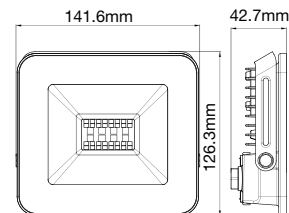

**CCT AND DIMMING
VIA SMART PHONE APP**

Voltage/Frequency:	AC:220-240V	IP Rating:	IP65
Luminous Flux:	1400lm	Beam Angle:	100°
Color of Fixture:	White	Body Type:	Aluminium
CRI:	>80	Dimension:	141.6x42.7x126.3mm
PF:	>0.9	Box Qty:	20 Pcs