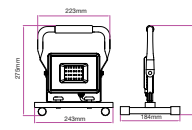

Sensor Compatible: **Yes**
Voltage/Frequency: **AC:220-240V,50Hz**
Luminous Flux: **2550lm**
Color of Fixture: **Black**

CRI: **>70**
PF: **>0.9**
IP Rating: **IP65**
Beam Angle: **100°**

Body Type: **Die Cast Aluminium**
Dimension: **243x275x184mm**
Box Qty: **10 Pcs**