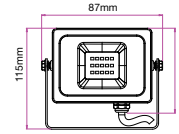

Sensor Compatible:	Yes
Voltage/Frequency:	AC:220-240V,50/60Hz
Luminous Flux:	800lm
Color of Fixture:	White

CRI:	>80
PF:	>0.9
IP Rating:	IP65
Beam Angle:	100°

Body Type:	Die Cast Aluminium
Dimension:	87X115X85mm
Box Qty:	20 Pcs