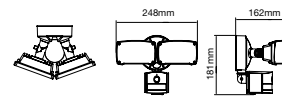

Video Compression:	H.264 / MJPEG dual video stream	PF:	>0.5
Image Resolution:	1280*720	Beam Angle:	180°
Image sensor:	1/4 " 1Megapixel CMOS	Color of Fixture:	Black
Pixels:	1 million pixels	Body Type:	ABS+Aluminium
Delay Time:	0-30S	IP Rating:	IP20
Voltage/Frequency:	AC:100-240V,50/60Hz	Dimension:	248x162x181mm
Luminous Flux:	600lm	Box Qty:	4 Pcs
CRI:	>70