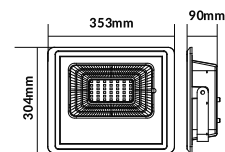

Battery:	20000mAh	Charging Time:	4 Hours
Voltage/Frequency:	DC:10V	Working Time:	8 Hours
Luminous Flux:	3100lm	IP Rating:	IP65
Color of Fixture:	Black	Beam Angle:	120°

CRI:	>70
Body Type:	Aluminium
Dimension:	353x90x304mm
Box Qty:	2Pcs