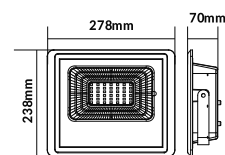

Battery:	10000mAh	Charging Time:	4 Hours
Voltage/Frequency:	DC:6.4V	Working Time:	8 Hours
Luminous Flux:	1650lm	IP Rating:	IP65
Color of Fixture:	Black	Beam Angle:	120°

CRI:	>70
Body Type:	Aluminium
Dimension:	270x70x238mm
Box Qty:	5Pcs