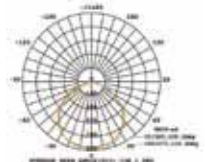

I Series-White Body

50w VT-4651W

SKU: 5906 - 6000K White 3800157619394

Sensor Compatible: **Yes**
Voltage/Frequency: **AC:200-240V,50Hz**
Luminous Flux: **4250lm**
Color of Fixture: **White**

CRI: **>70**
PF: **>0.9**
IP Rating: **IP65**
Beam Angle: **110°**