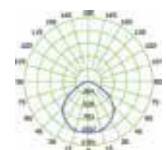

Body Type: Die Cast Aluminium
Dimension: 217x231x51mm
Box Qty: 10 Pcs

LUMINOUS INTENSITY DISTRIBUTION DIAGRAM