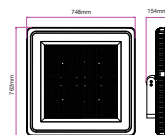

Sensor Compatible:	Yes
Voltage/Frequency:	AC:100-240V,50/60Hz
Luminous Flux:	120000lm
Color of Fixture:	Black
CRI:	>70
PF:	>0.9
IP Rating:	IP65
Beam Angle:	60°
Body Type:	Die Cast Aluminium
Dimension:	748x762x154mm
Box Qty:	1 Pc