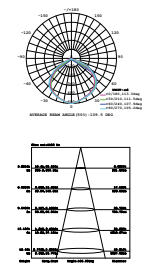

Body Type: Die Cast Aluminium
Dimension: 181x205x57mm
Box Qty: 20 Pcs

LUMINOUS INTENSITY DISTRIBUTION DIAGRAM

PIR-Slimline-White Body

30W VT-4933PIRW

SKU: 5824 - 6400K White

3800157614986

Detection Angle: 120°
Detection Distance: 2-8m
Voltage/Frequency: AC:220-240V,50/60Hz
Luminous Flux: 2550lm

CRI: >70
PF: >0.9
IP Rating: IP44
Beam Angle: 100°