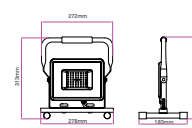

Sensor Compatible: **Yes**
Voltage/Frequency: **AC:220-240V,50Hz**
Luminous Flux: **4250lm**
Color of Fixture: **Black**

CRI: **>70**
PF: **>0.9**
IP Rating: **IP65**
Beam Angle: **100°**

Body Type: **Die Cast Aluminium**
Dimension: **278x313x183mm**
Box Qty: **10 Pcs**