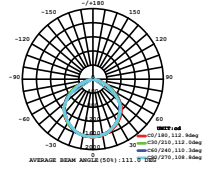

Slimline-White Body-White Wire

50w VT-4955W

SKU: 5827 - 6400K White 3800157615013

Sensor Compatible: **Yes**
Voltage/Frequency: **AC:220-240V,50/60Hz**
Luminous Flux: **4250lm**
Color of Fixture: **White**

CRI: **>70**
PF: **>0.9**
IP Rating: **IP65**
Beam Angle: **100°**

Slimline-White Body-White Wire

100w VT-49100W

SKU: 5844 - 4000K Day White 3800157615181

Sensor Compatible: **Yes**
Voltage/Frequency: **AC:220-240V,50/60Hz**
Luminous Flux: **8500lm**
Color of Fixture: **White**

CRI: **>70**
PF: **>0.9**
IP Rating: **IP65**
Beam Angle: **100°**

Slimline-White Body-White Wire

100w VT-49101W

SKU: 5970 - 3000K Warm White 3800157626231
SKU: 5971 - 4000K Day White 3800157626248
SKU: 5972 - 6400K White 3800157626255

Sensor Compatible: **Yes**
Voltage/Frequency: **AC:220-240V,50Hz**
Luminous Flux: **8500lm**
Color of Fixture: **White**

CRI: **>70**
PF: **>0.9**
IP Rating: **IP65**
Beam Angle: **100°**

I Series-White Body

50w VT-4651W

SKU: 5906 - 6000K White 3800157619394

Sensor Compatible: **Yes**
Voltage/Frequency: **AC:200-240V,50Hz**
Luminous Flux: **4250lm**
Color of Fixture: **White**

CRI: **>70**
PF: **>0.9**
IP Rating: **IP65**
Beam Angle: **110°**

E Series-White Body

10w VT-4011W

SKU: 5943 - 3000K Warm White 3800157625364
SKU: 5944 - 4000K Day White 3800157625371
SKU: 5945 - 6500K White 3800157625388

Sensor Compatible: **Yes**
Voltage/Frequency: **AC:220-240V,50Hz**
Luminous Flux: **850lm**
Color of Fixture: **White**

CRI: **>70**
PF: **>0.9**
IP Rating: **IP65**
Beam Angle: **110°**