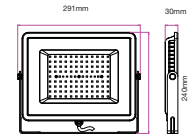

I Series-White Body

50w VT-4651W

SKU: 5906 - 6000K White 3800157619394

Sensor Compatible: **Yes**
Voltage/Frequency: **AC:200-240V,50Hz**
Luminous Flux: **4250lm**
Color of Fixture: **White**

CRI: **>70**
PF: **>0.9**
IP Rating: **IP65**
Beam Angle: **110°**