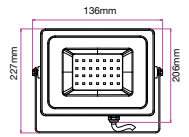

Sensor Compatible:	Yes
Voltage/Frequency:	AC:100-240V
Luminous Flux:	2400lm
Color of Fixture:	Grey

CRI:	>80
PF:	>0.9
IP Rating:	IP65
Beam Angle:	100°

Body Type:	Die Cast Aluminium
Dimension:	136x227x206mm
Box Qty:	6 Pcs