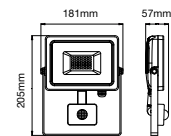

Detection Angle: 120°
Detection Distance: 2-8m
Voltage/Frequency: AC:220-240V,50/60Hz
Luminous Flux: 1600lm

CRI: >70
PF: >0.9
IP Rating: IP44
Beam Angle: 100°