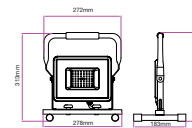

Sensor Compatible: **Yes**
Voltage/Frequency: **AC:220-240V,50Hz**
Luminous Flux: **4250lm**
Color of Fixture: **Black**

CRI: **>70**
PF: **>0.9**
IP Rating: **IP65**
Beam Angle: **100°**

Body Type: **Die Cast Aluminium**
Dimension: **278x313x183mm**
Box Qty: **10 Pcs**