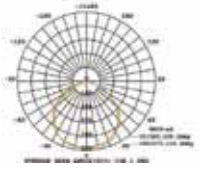

Body Type: **Aluminium**
Dimension: **330x271x33mm**
Box Qty: **5 Pcs**