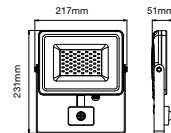

Detection Angle: 120°
Detection Distance: 2-8m
Voltage/Frequency: AC:220-240V,50/60Hz
Luminous Flux: 2400lm

CRI: >70
PF: >0.9
IP Rating: IP44
Beam Angle: 100°