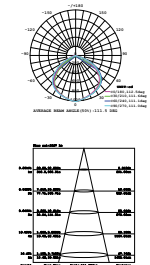

Body Type: Die Cast Aluminium
Dimension: 217x231x59mm
Box Qty: 20 Pcs

LUMINOUS INTENSITY DISTRIBUTION DIAGRAM

PIR-Slimline-White Body

30W VT-4830PIRW

SKU: 5752 - 6000K White

3800157608893

Detection Angle: 120°
Detection Distance: 2-8m
Voltage/Frequency: AC:220-240V,50/60Hz
Luminous Flux: 2400lm

CRI: >70
PF: >0.9
IP Rating: IP44
Beam Angle: 100°