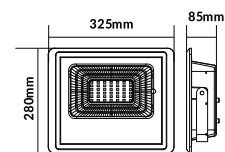

Battery:	15000mAh	Charging Time:	4 Hours
Voltage/Frequency:	DC:6.4V	Working Time:	8 Hours
Luminous Flux:	2450lm	IP Rating:	IP65
Color of Fixture:	Black	Beam Angle:	120°

CRI:	>70
Body Type:	Aluminium
Dimension:	325x85x280mm
Box Qty:	2Pcs