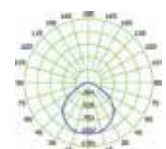

Body Type: Die Cast Aluminium
Dimension: 217x231x51mm
Box Qty: 10 Pcs

LUMINOUS INTENSITY DISTRIBUTION DIAGRAM