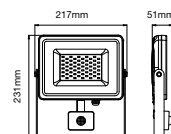

Detection Angle: 120°
Detection Distance: 2-8m
Voltage/Frequency: AC:220-240V,50/60Hz
Luminous Flux: 2400lm

CRI: >70
PF: >0.9
IP Rating: IP44
Beam Angle: 100°