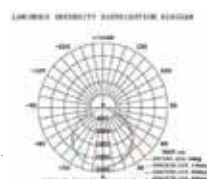

Sensor Compatible: **Yes**
Voltage/Frequency: **AC:220-240V,50Hz**
Luminous Flux: **8500lm**
Color of Fixture: **Black**

CRI: **>70**
PF: **>0.9**
IP Rating: **IP65**
Beam Angle: **100°**

Body Type: **Die Cast Aluminium**
Dimension: **354x378x184mm**
Box Qty: **4 Pcs**