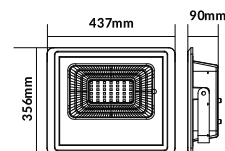

Battery:	25000mAh	Charging Time:	4 Hours
Voltage/Frequency:	DC:10V	Working Time:	8 Hours
Luminous Flux:	4200lm	IP Rating:	IP65
Color of Fixture:	Black	Beam Angle:	120°

CRI:	>70
Body Type:	Aluminium
Dimension:	437x90x356mm
Box Qty:	2Pcs