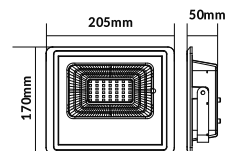

12W Solar Panel with LED Floodlight

VT-25W

SKU: 8573 - 4000K Day White 3800157645584
SKU: 94006 - 6000K White 3800157645744

Battery:	5000mAh	Charging Time:	4 Hours	CRI:	>70
Voltage/Frequency:	DC:3.2V	Working Time:	8 Hours	Body Type:	Aluminium
Luminous Flux:	550lm	IP Rating:	IP65	Dimension:	205x50x170mm
Color of Fixture:	Black	Beam Angle:	120°	Box Qty:	8Pcs