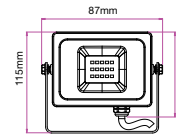

CRI:	>80
PF:	>0.9
IP Rating:	IP65
Beam Angle:	100°

Body Type:	Die Cast Aluminium
Dimension:	87X115X85mm
Box Qty:	20 Pcs

Floodlight-Infrared-RGB

10w VT-4711F

SKU: 5895 - RGB

3800157617529

Sensor Compatible:	Yes
Voltage/Frequency:	AC:220-240V,50/60Hz
Luminous Flux:	800lm
Color of Fixture:	Grey