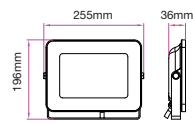

Slimline-White Body-White Wire

50w VT-4955W

SKU: 5827 - 6400K White 3800157615013

Sensor Compatible: **Yes**
Voltage/Frequency: **AC:220-240V,50/60Hz**
Luminous Flux: **4250lm**
Color of Fixture: **White**

CRI: **>70**
PF: **>0.9**
IP Rating: **IP65**
Beam Angle: **100°**

Slimline-White Body-White Wire

100w VT-49100W

SKU: 5844 - 4000K Day White 3800157615181

Sensor Compatible: **Yes**
Voltage/Frequency: **AC:220-240V,50/60Hz**
Luminous Flux: **8500lm**
Color of Fixture: **White**

CRI: **>70**
PF: **>0.9**
IP Rating: **IP65**
Beam Angle: **100°**

Slimline-White Body-White Wire

100w VT-49101W

SKU: 5970 - 3000K Warm White 3800157626231
SKU: 5971 - 4000K Day White 3800157626248
SKU: 5972 - 6400K White 3800157626255

Sensor Compatible: **Yes**
Voltage/Frequency: **AC:220-240V,50Hz**
Luminous Flux: **8500lm**
Color of Fixture: **White**

CRI: **>70**
PF: **>0.9**
IP Rating: **IP65**
Beam Angle: **100°**

I Series-White Body

50w VT-4651W

SKU: 5906 - 6000K White 3800157619394

Sensor Compatible: **Yes**
Voltage/Frequency: **AC:200-240V,50Hz**
Luminous Flux: **4250lm**
Color of Fixture: **White**

CRI: **>70**
PF: **>0.9**
IP Rating: **IP65**
Beam Angle: **110°**

E Series-White Body

10w VT-4011W

SKU: 5943 - 3000K Warm White 3800157625364
SKU: 5944 - 4000K Day White 3800157625371
SKU: 5945 - 6500K White 3800157625388

Sensor Compatible: **Yes**
Voltage/Frequency: **AC:220-240V,50Hz**
Luminous Flux: **850lm**
Color of Fixture: **White**

CRI: **>70**
PF: **>0.9**
IP Rating: **IP65**
Beam Angle: **110°**