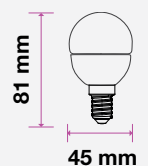

MODEL	WATTS	EQ.WATTS	LUMENS	BASE	SHAPE	BOX QTY.
VT-225	4.5w	40w	470	E14	P45	200 pcs

SKU: 264 | 3000K WARM WHITE
SKU: 265 | 4000K DAY WHITE
SKU: 266 | 6400K WHITE