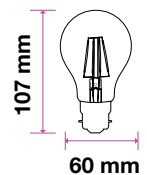

MODEL	WATTS	EQ.WATTS	LUMENS	BASE	SHAPE	BOX QTY.
VT-208	4w	40w	400	B22	A60	96 pcs

SKU: 106 | 3000K WARM WHITE