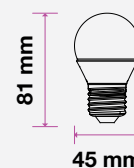

MODEL	WATTS	EQ.WATTS	LUMENS	BASE	SHAPE	BOX QTY.
VT-290	7w	45w	600	E27	G45	200 pcs

SKU: 866 | 3000K WARM WHITE
SKU: 867 | 4000K DAY WHITE
SKU: 868 | 6400K WHITE