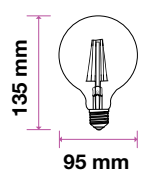

SKU: 280 | 2700K WARM WHITE

SKU: 944 | 4000K DAY WHITE

MODEL	WATTS	EQ.WATTS	LUMENS	BASE	SHAPE	BOX QTY.
VT-286	6w	60w	806	E27	G95	20 pcs

SKU: 294 | 2700K WARM WHITE

120 LM/WATT

MODEL	WATTS	EQ.WATTS	LUMENS	BASE	SHAPE	BOX QTY.
VT-287	6w	60w	806	E27	G125	20 pcs