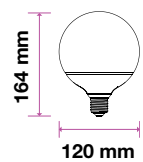

MODEL	WATTS	EQ.WATTS	LUMENS	BASE	SHAPE	BOX QTY.
VT-218	17w	100w	1521	E27	G120	20 pcs
SKU: 225	| 3000K WARM WHITE					
SKU: 226	| 4000K DAY WHITE					
SKU: 227	| 6400K WHITE