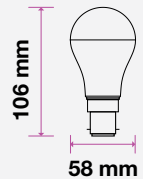

LED PLASTIC BULBS
A58

5 YEAR
WARRANTY*

MODEL	WATTS	EQ.WATTS	LUMENS	BASE	SHAPE	BOX QTY.
VT-229	9w	60w	806	B22	A58	96 pcs

SKU: 101 | 3000K WARM WHITE
SKU:850 | 4000K DAY WHITE
SKU: 851 | 6400K WHITE

MODEL	WATTS	EQ.WATTS	LUMENS	BASE	SHAPE	BOX QTY.
VT-219	9w	60w	806	B22	A58	100 pcs

SKU: 270 | 3000K WARM WHITE

MODEL	WATTS	EQ.WATTS	LUMENS	BASE	SHAPE	BOX QTY.
VT-259D	9w	60	806	B22	A58	100 pcs

SKU: 852 | 3000K WARM WHITE