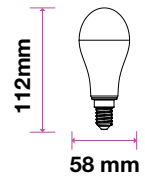

LED PLASTIC BULBS

A58 | A60

5 YEAR WARRANTY*

MODEL	WATTS	EQ.WATTS	LUMENS	BASE	SHAPE	BOX QTY.
VT-269	9w	60w	806	E14	A58	100 pcs

SKU: 114 | 3000K WARM WHITE
SKU: 115 4000K DAY WHITE
SKU: 116 | 6400K WHITE

MODEL	WATTS	EQ.WATTS	LUMENS	BASE	SHAPE	BOX QTY.
VT-210	9w	60w	806	E27	A58	100 pcs

SKU: 228 | 3000K WARM WHITE
SKU: 229 | 4000K DAY WHITE
SKU: 230 | 6400K WHITE

MODEL	WATTS	EQ.WATTS	LUMENS	BASE	SHAPE	BOX QTY.
VT-212	11w	75w	1055	E27	A60	100 pcs

SKU: 231 | 3000K WARM WHITE
SKU: 232 | 4000K DAY WHITE
SKU: 233 | 6400K WHITE