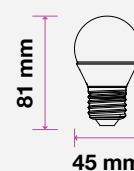

# LED PLASTIC BULBS

G45 | P45

**5** YEAR WARRANTY\*

G45

P45

MODEL	WATTS	EQ.WATTS	LUMENS	BASE	SHAPE	BOX QTY.
VT-246	5.5w	40w	470	E27	G45	200 pcs

SKU: 174 | 3000K WARM WHITE  
 SKU: 175 | 4000K DAY WHITE  
 SKU: 176 | 6400K WHITE