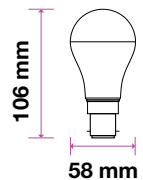

MODEL	WATTS	EQ.WATTS	LUMENS	BASE	SHAPE	BOX QTY.
VT-219	9w	60w	806	B22	A58	100 pcs

SKU: 270 | 3000K WARM WHITE