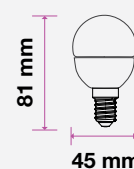

MODEL	WATTS	EQ.WATTS	LUMENS	BASE	SHAPE	BOX QTY.
VT-282	5.5w	40w	470	E14	P45	200 pcs

SKU: 856 | 3000K WARM WHITE