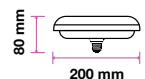

MODEL	WATTS	EQ.WATTS	LUMENS	BASE	SHAPE	BOX QTY.
VT-224	24w	120w	1900	E27	F200	20 pcs
SKU: 216 | 3000K WARM WHITE SKU: 217 | 4000K DAY WHITE SKU: 218 | 6400K WHITE