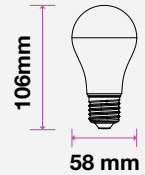

MODEL	WATTS	EQ.WATTS	LUMENS	BASE	SHAPE	BOX QTY.
VT-210	9w	60w	806	E27	A58	100 pcs

SKU: 228 | 3000K WARM WHITE
SKU: 229 | 4000K DAY WHITE
SKU: 230 | 6400K WHITE