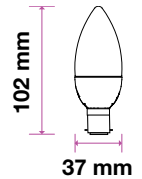

MODEL	WATTS	EQ.WATTS	LUMENS	BASE	SHAPE	BOX QTY.
VT-299D	5.5w	40w	470	B15	Candle	200 pcs

SKU: 861 | 3000K WARM WHITE