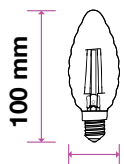

MODEL	WATTS	EQ.WATTS	LUMENS	BASE	SHAPE	BOX QTY.
VT-274	4w	35w	400	E14	Candle	100 pcs

SKU: 279 | 2700K WARM WHITE