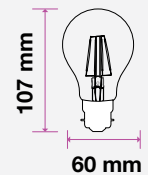

MODEL	WATTS	EQ.WATTS	LUMENS	BASE	SHAPE	BOX QTY.
VT-228	4w	35w	350	B22	A60	96 pcs
SKU:107   2200K WARM WHITE						