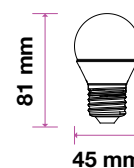

MODEL	WATTS	EQ.WATTS	LUMENS	BASE	SHAPE	BOX QTY.
VT-283	5.5w	40w	470	E27	G45	200 pcs

SKU: 857 | 3000K WARM WHITE