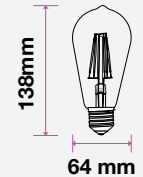

MODEL	WATTS	EQ.WATTS	LUMENS	BASE	SHAPE	BOX QTY.
VT-276	6w	55w	725	E27	ST64	50 pcs

SKU: 290 | 2200K WARM WHITE