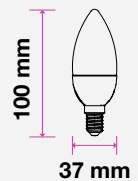

HIGH LUMEN BULBS

C37 | G45 | P45

Available in warm to bright color temperatures, this high-lumen range includes candelabra-style C37 lamps, 45mm diameter spheroid/ping pong G45 bulbs, and 45mm pear-shaped bulbs for a complete selection of lamps to meet a desired combination for mood and task lighting in residential and commercial spaces.

- **A++ energy rating**
- **120 lm/w**
- **30,000-hr lifespan**
- **200° Beam Angle**
- **AC:220-240V,50Hz**
- **CRI: >80**

5 YEAR
WARRANTY*

MODEL	WATTS	EQ.WATTS	LUMENS	BASE	SHAPE	BOX QTY.
VT-255	4.5w	40w	470	E14	Candle	200 pcs

SKU: 258 | 3000K WARM WHITE
SKU: 259 | 4000K DAY WHITE
SKU: 260 | 6400K WHITE

MODEL	WATTS	EQ.WATTS	LUMENS	BASE	SHAPE	BOX QTY.
VT-245	4.5w	40w	470	E27	G45	200 pcs

SKU: 261 | 3000K WARM WHITE
SKU: 262 | 4000K DAY WHITE
SKU: 263 | 6400K WHITE

MODEL	WATTS	EQ.WATTS	LUMENS	BASE	SHAPE	BOX QTY.
VT-225	4.5w	40w	470	E14	P45	200 pcs

SKU: 264 | 3000K WARM WHITE
SKU: 265 | 4000K DAY WHITE
SKU: 266 | 6400K WHITE