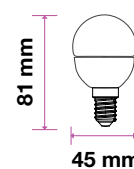

MODEL	WATTS	EQ.WATTS	LUMENS	BASE	SHAPE	BOX QTY.
VT-270	7w	45w	600	E14	P45	200 pcs

SKU: 863 | 3000K WARM WHITE
SKU: 864 | 4000K DAY WHITE
SKU: 865 | 6400K WHITE