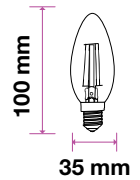

MODEL	WATTS	EQ.WATTS	LUMENS	BASE	SHAPE	BOX QTY.
VT-254	4w	35w	400	E14	Candle	100 pcs

SKU: 272 | 2700K WARM WHITE