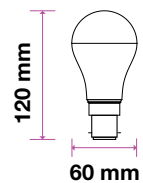

MODEL	WATTS	EQ.WATTS	LUMENS	BASE	SHAPE	BOX QTY.
VT-231	11w	75w	1055	B22	A60	96 pcs

SKU: 102 | 3000K WARM WHITE
SKU: 853 | 6400K WHITE