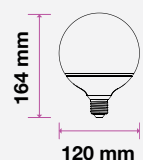

MODEL	WATTS	EQ.WATTS	LUMENS	BASE	SHAPE	BOX QTY.
VT-288	18w		2000	E27	G120	20 pcs
SKU: 123	| 3000K WARM WHITE					
SKU: 124	| 4000K DAY WHITE					
SKU: 125	| 6400K WHITE