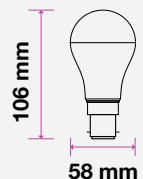

MODEL	WATTS	EQ.WATTS	LUMENS	BASE	SHAPE	BOX QTY.
VT-259D	9w	60	806	B22	A58	100 pcs

SKU: 852 | 3000K WARM WHITE