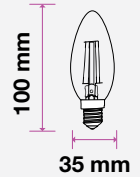

MODEL	WATTS	EQ.WATTS	LUMENS	BASE	SHAPE	BOX QTY.
VT-254D	4w	30w	350	E14	Candle	100 pcs

SKU: 278 | 2700K WARM WHITE