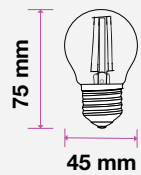

MODEL	WATTS	EQ.WATTS	LUMENS	BASE	SHAPE	BOX QTY.
VT-244	4w	35w	400	E27	G45	100 pcs

SKU: 280 | 2700K WARM WHITE

SKU: 944 | 4000K DAY WHITE