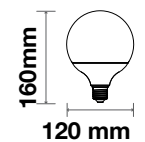

MODEL	WATTS	EQ.WATTS	LUMENS	BASE	SHAPE	BOX QTY.
VT-242	22w	160	2650	E27	G120	20 pcs

- SKU: 20021 | 3000K WARM WHITE
- SKU: 20022 | 4000K DAY WHITE
- SKU: 20023 | 6400K WHITE