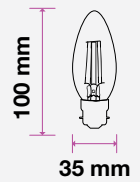

## Candle

Candle | B22

Candle | E14

Twist Candle

Flame Candle

MODEL	WATTS	EQ.WATTS	LUMENS	BASE	SHAPE	BOX QTY.
VT-222	4w	40w	400	B22	Candle	192 pcs

SKU: 105 | 3000K WARM WHITE

MODEL	WATTS	EQ.WATTS	LUMENS	BASE	SHAPE	BOX QTY.
VT-254	4w	35w	400	E14	Candle	100 pcs