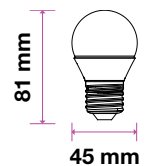

MODEL	WATTS	EQ.WATTS	LUMENS	BASE	SHAPE	BOX QTY.
VT-245	4.5w	40w	470	E27	G45	200 pcs

SKU: 261 | 3000K WARM WHITE
SKU: 262 | 4000K DAY WHITE
SKU: 263 | 6400K WHITE