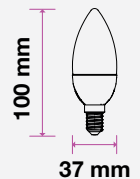

MODEL	WATTS	EQ.WATTS	LUMENS	BASE	SHAPE	BOX QTY.
VT-289	5.5w	40w	470	E27	Candle	200 pcs
SKU: 858 | 3000K WARM WHITE