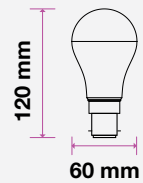

LED PLASTIC BULBS
A60 | A65

5 YEAR
WARRANTY*

MODEL	WATTS	EQ.WATTS	LUMENS	BASE	SHAPE	BOX QTY.
VT-213	11w	75w	1055	B22	A60	100 pcs

SKU: 271 | 3000K WARM WHITE
SKU:110 | 4000K DAY WHITE

MODEL	WATTS	EQ.WATTS	LUMENS	BASE	SHAPE	BOX QTY.
VT-231	11w	75w	1055	B22	A60	96 pcs

SKU: 102 | 3000K WARM WHITE
SKU: 853 | 6400K WHITE

MODEL	WATTS	EQ.WATTS	LUMENS	BASE	SHAPE	BOX QTY.
VT-281	15w	85w	1250	B22	A65	100 pcs

SKU: 854 | 3000K WARM WHITE
SKU:943 | 4000K DAY WHITE
SKU: 855 | 6400K WHITE