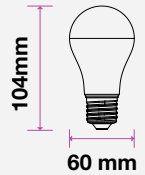

HIGH LUMEN BULBS

A60 | A65 | G120

5 YEAR
WARRANTY*

MODEL	WATTS	EQ.WATTS	LUMENS	BASE	SHAPE	BOX QTY.
VT-265	6.5w	60w	806	E27	A60	100 pcs

- SKU: 255 | 3000K WARM WHITE
- SKU: 256 | 4000K DAY WHITE
- SKU: 257 | 6400K WHITE

MODEL	WATTS	EQ.WATTS	LUMENS	BASE	SHAPE	BOX QTY.
VT-285	8.5w	75w	1055	E27	A60	100 pcs

- SKU: 252 | 3000K WARM WHITE
- SKU: 253 | 4000K DAY WHITE
- SKU: 254 | 6400K WHITE

MODEL	WATTS	EQ.WATTS	LUMENS	BASE	SHAPE	BOX QTY.
VT-295	12w	100w	1521	E27	A65	100 pcs

- SKU: 249 | 3000K WARM WHITE
- SKU: 250 | 4000K DAY WHITE
- SKU: 251 | 6400K WHITE

MODEL	WATTS	EQ.WATTS	LUMENS	BASE	SHAPE	BOX QTY.
VT-242	22w	160	2650	E27	G120	20 pcs

- SKU: 20021 | 3000K WARM WHITE
- SKU: 20022 | 4000K DAY WHITE
- SKU: 20023 | 6400K WHITE