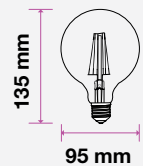

**3** YEAR  
**WARRANTY\***

G95

G125

ST64

MODEL	WATTS	EQ.WATTS	LUMENS	BASE	SHAPE	BOX QTY.
VT-296	6w	55w	725	E27	G95	20 pcs

SKU: 293 | 2200K WARM WHITE

MODEL	WATTS	EQ.WATTS	LUMENS	BASE	SHAPE	BOX QTY.
VT-297	6w	55w	725	E27	G125	20 pcs