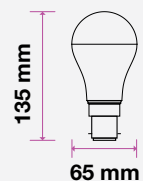

## LED REFLECTOR BULB

We offer an energy-efficient reflectors range of various widths (39mm, 50mm, 63mm, 80mm) for diffused lighting that can serve as track or spotlight in residential, hospitality, or commercial spaces.