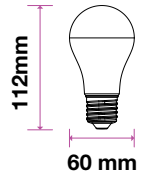

MODEL	WATTS	EQ.WATTS	LUMENS	BASE	SHAPE	BOX QTY.
VT-285	8.5w	75w	1055	E27	A60	100 pcs

- SKU: 252 | 3000K WARM WHITE
- SKU: 253 | 4000K DAY WHITE
- SKU: 254 | 6400K WHITE