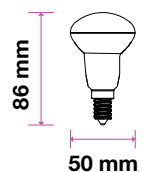

MODEL	WATTS	EQ.WATTS	LUMENS	BASE	SHAPE	BOX QTY.
VT-250	6w	40w	470	E14	R50	200 pcs
SKU: 138 | 3000K WARM WHITE SKU: 139 | 4000K DAY WHITE SKU: 140 | 6400K WHITE