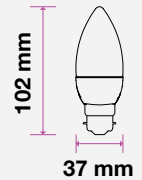

MODEL	WATTS	EQ.WATTS	LUMENS	BASE	SHAPE	BOX QTY.
VT-223	5.5w	40w	470	B22	Candle	192 pcs

SKU: 103 | 3000K WARM WHITE