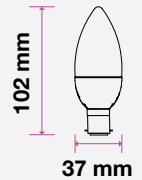

LED PLASTIC BULBS

Candle | G45

**5** YEAR  
**WARRANTY\***

Candle | B15

Candle | B22

G45

MODEL	WATTS	EQ.WATTS	LUMENS	BASE	SHAPE	BOX QTY.
VT-299	5.5w	40w	470	B15	Candle	200 pcs

SKU: 860 | 3000K WARM WHITE