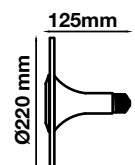

MODEL	WATTS	EQ.WATTS	LUMENS	BASE	BOX QTY.
VT-2318	18w	90w	1200	E27	18 pcs

- SKU: 2784 | 3000K WARM WHITE
- SKU: 2785 | 4000K DAY WHITE
- SKU: 2786 | 6400K WHITE