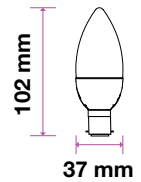

MODEL	WATTS	EQ.WATTS	LUMENS	BASE	BOX QTY.
VT-284D	4w	30w	350	B15	100 pcs

SKU: 862 | 3000K WARM WHITE

DIMMABLE