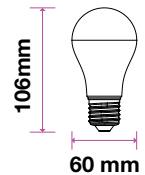

MODEL	WATTS	EQ.WATTS	LUMENS	BASE	SHAPE	BOX QTY.
VT-212	11w	75w	1055	E27	A60	100 pcs

SKU: 231 | 3000K WARM WHITE
SKU: 232 | 4000K DAY WHITE
SKU: 233 | 6400K WHITE