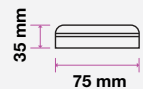

LED BULBS
PAR Bulb | G120

5 YEAR
WARRANTY*

MODEL	WATTS	EQ.WATTS	LUMENS	BASE	BOX QTY.
VT-207	7w	45w	550	GX53	200 pcs
SKU: 222	| 3000K WARM WHITE				
SKU: 223	| 4000K DAY WHITE				
SKU: 224	| 6400K WHITE				

MODEL	WATTS	EQ.WATTS	LUMENS	BASE	SHAPE	BOX QTY.
VT-218	17w	100w	1521	E27	G120	20 pcs
SKU: 225	| 3000K WARM WHITE					
SKU: 226	| 4000K DAY WHITE					
SKU: 227	| 6400K WHITE					

MODEL	WATTS	EQ.WATTS	LUMENS	BASE	SHAPE	BOX QTY.
VT-288	18w		2000	E27	G120	20 pcs
SKU: 123	| 3000K WARM WHITE					
SKU: 124	| 4000K DAY WHITE					
SKU: 125	| 6400K WHITE