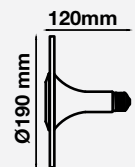

LED BIG BULBS

Acrylic Bulbs

V-TAC's Acrylic Bulb range with its unique designs, all with significantly greater luminous flux. Despite the great size, these LED big bulbs are equipped with modern thermal management so it will not heat up and has LEDs provided by Samsung for maximum efficiency.

- **30,000 hrs Lifespan**
- **AC:220-240V,50Hz**
- **CRI: >80**
- **PF >0.5**
- **120° Beam Angle**
- **Acrylic+Aluminum+Plastic Material**

MODEL	WATTS	EQ.WATTS	LUMENS	BASE	BOX QTY.
VT-2311	11w	70w	900	E27	18 pcs

- SKU: 2781 | 3000K WARM WHITE
- SKU: 2782 | 4000K DAY WHITE
- SKU: 2783 | 6400K WHITE

MODEL	WATTS	EQ.WATTS	LUMENS	BASE	BOX QTY.
VT-2318	18w	90w	1200	E27	18 pcs

- SKU: 2784 | 3000K WARM WHITE
- SKU: 2785 | 4000K DAY WHITE
- SKU: 2786 | 6400K WHITE