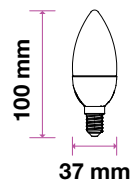

MODEL	WATTS	EQ.WATTS	LUMENS	BASE	SHAPE	BOX QTY.
VT-294D	5.5w	40w	470	E14	Candle	200 pcs
SKU: 859 | 3000K WARM WHITE