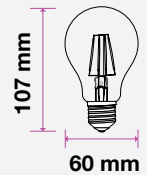

- 20,000 hrs Lifespan
- 300° Beam Angle
- AC:220-240V,50Hz
- CRI: >80

**3 TO 5**  
 YEAR  
 WARRANTY\*

A60 | E27

A60 | B22

MODEL	WATTS	EQ.WATTS	LUMENS	BASE	SHAPE	BOX QTY.
VT-256	6w	60w	806	E27	A60	50 pcs

SKU: 287 | 2700K WARM WHITE