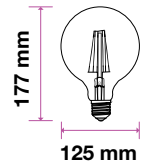

MODEL	WATTS	EQ.WATTS	LUMENS	BASE	SHAPE	BOX QTY.
VT-297	6w	55w	725	E27	G125	20 pcs

SKU: 291 | 2200K WARM WHITE