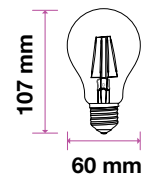

**3** YEAR  
**WARRANTY\***

A60 | E27

A60 | B22

MODEL	WATTS	EQ.WATTS	LUMENS	BASE	SHAPE	BOX QTY.
VT-214	4w	30w	350	E27	A60	50 pcs
SKU: 282   2200K WARM WHITE						

MODEL	WATTS	EQ.WATTS	LUMENS	BASE	SHAPE	BOX QTY.
VT-266	6w	55w	725	E27	A60	50 pcs
SKU: 286   2200K WARM WHITE						