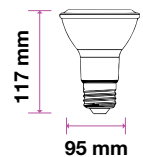

MODEL	WATTS	EQ.WATTS	LUMENS	BASE	SHAPE	BOX QTY.
VT-230	11w	95w	825	E27	PAR30	30 pcs

- SKU: 153 | 3000K WARM WHITE
- SKU: 154 | 4000K DAY WHITE
- SKU: 155 | 6400K WHITE