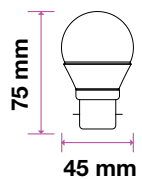

MODEL	WATTS	EQ.WATTS	LUMENS	BASE	SHAPE	BOX QTY.
VT-221	5.5w	40w	470	B22	G45	192 pcs

SKU: 104 | 3000K WARM WHITE