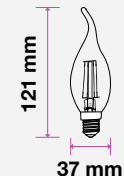

MODEL	WATTS	EQ.WATTS	LUMENS	BASE	SHAPE	BOX QTY.
VT-264	4w	35w	400	E14	Candle	100 pcs

SKU: 275 | 2700K WARM WHITE