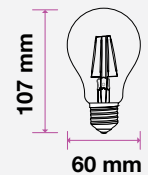

**3** YEAR  
**WARRANTY\***

A60 | E27

A60 | B22

MODEL	WATTS	EQ.WATTS	LUMENS	BASE	SHAPE	BOX QTY.
VT-214	4w	30w	350	E27	A60	50 pcs
SKU: 282   2200K WARM WHITE						

MODEL	WATTS	EQ.WATTS	LUMENS	BASE	SHAPE	BOX QTY.
VT-266	6w	55w	725	E27	A60	50 pcs
SKU: 286   2200K WARM WHITE						