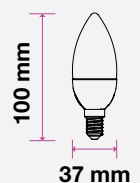

MODEL	WATTS	EQ.WATTS	LUMENS	BASE	SHAPE	BOX QTY.
VT-268	7w		600	E14	Candle	200 pcs
SKU: 111 | 3000K WARM WHITE SKU: 112 | 4000K DAY WHITE SKU: 113 | 6400K WHITE