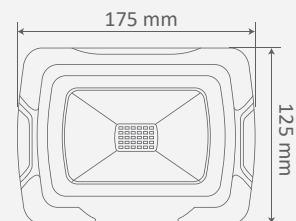

VT-20-R

SKU:504 | 6400K WHITE

WATTS	LUMENS	BOX QTY.
20w	1400	20 pcs