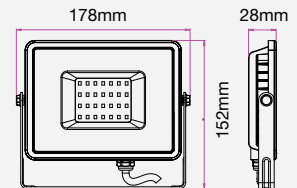

VT-30-W

- SKU: 403 | 3000K WARM WHITE
- SKU: 404 | 4000K DAY WHITE
- SKU: 405 | 6400K WHITE

WATTS	LUMENS	BOX QTY.
30w	2400	10 pcs