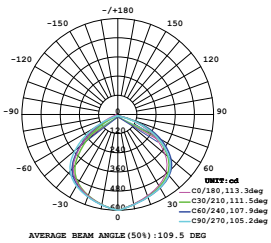

LUMINOUS INTENSITY DISTRIBUTION DIAGRAM