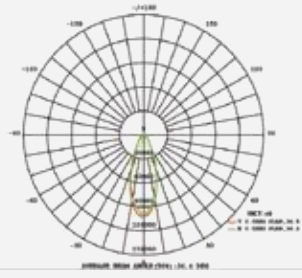

VT-500D

SKU: 490 | 5000K WHITE

WATTS	LUMENS	BEAM ANGLE	BOX QTY.
500w	67500	45°	1 pcs