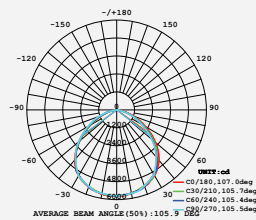

LUMINOUS INTENSITY DISTRIBUTION DIAGRAM

VT-150-B

SKU: 475 | 3000K WARM WHITE
 SKU: 476 | 4000K DAY WHITE
 SKU: 477 | 6400K WHITE

WATTS	LUMENS	BOX QTY.
150w	12000	2 pcs

① METER WIRE

LUMINOUS INTENSITY DISTRIBUTION DIAGRAM