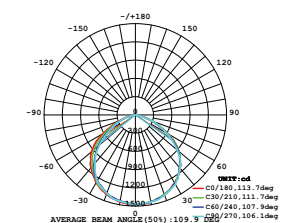

LUMINOUS INTENSITY DISTRIBUTION DIAGRAM