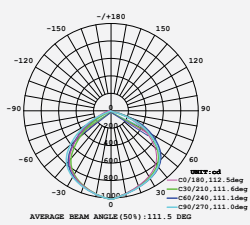

LUMINOUS INTENSITY DISTRIBUTION DIAGRAM