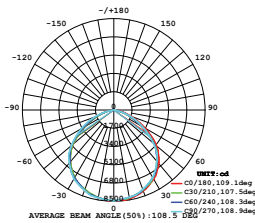

LUMINOUS INTENSITY DISTRIBUTION DIAGRAM