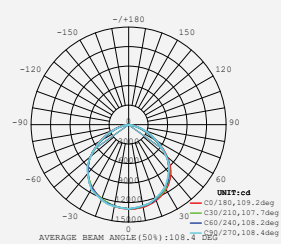

LUMINOUS INTENSITY DISTRIBUTION DIAGRAM

NEW

VT-206-W

SKU: 787 | 4000K DAY WHITE
 SKU: 788 | 6400K WHITE

120
 Lumen/W

WATTS	LUMENS	BOX QTY.
200w	24000	2 pcs

1 METER WIRE

LUMINOUS INTENSITY DISTRIBUTION DIAGRAM