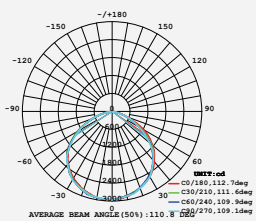

LUMINOUS INTENSITY DISTRIBUTION DIAGRAM