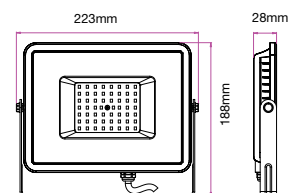

① METER WIRE