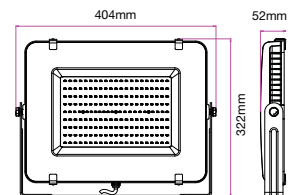

① METER WIRE

LUMINOUS INTENSITY DISTRIBUTION DIAGRAM

NEW

VT-156-B

SKU: 772 | 4000K DAY WHITE
 SKU: 773 | 6400K WHITE

120
 Lumen/W

WATTS	LUMENS	BOX QTY.
150w	18000	2 pcs

① METER WIRE