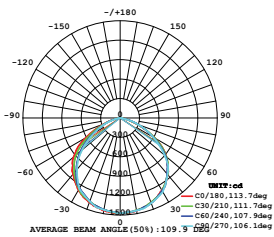

LUMINOUS INTENSITY DISTRIBUTION DIAGRAM