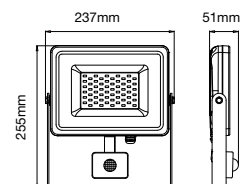

WATTS	LUMENS	BOX QTY.
30w	2400	20 pcs

① METER WIRE

LUMINOUS INTENSITY DISTRIBUTION DIAGRAM

VT-50-S-B

SKU: 469 | 3000K WARM WHITE
 SKU: 470 | 4000K DAY WHITE
 SKU: 471 | 6400K WHITE

WATTS	LUMENS	BOX QTY.
50w	4400	10 pcs