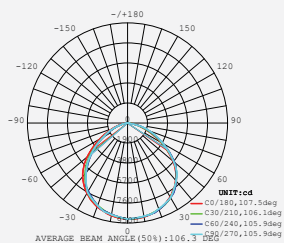

LUMINOUS INTENSITY DISTRIBUTION DIAGRAM

NEW

VT-206-B

SKU: 778 | 4000K DAY WHITE
SKU: 779 | 6400K WHITE

120
Lumen/W