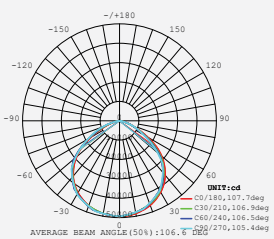

① METER WIRE

LUMINOUS INTENSITY DISTRIBUTION DIAGRAM

NEW

VT-1055

SKU: 968 | 4000K DAY WHITE
 SKU: 969 | 6400K WHITE

WATTS	LUMENS	BOX QTY.
1000w	120000	1 pcs

① METER WIRE

LED FLOODLIGHTS