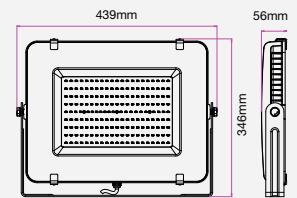

VT-200-B

SKU: 418 | 4000K DAY WHITE
SKU: 419 | 6400K WHITE

WATTS	LUMENS	BOX QTY.
200w	16000	2 pcs