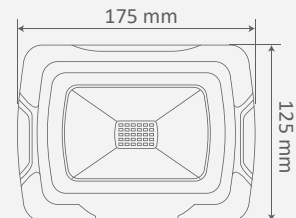

VT-10-R

SKU:503 | 6400K WHITE

WATTS	LUMENS	BOX QTY.
10w	700	20 pcs