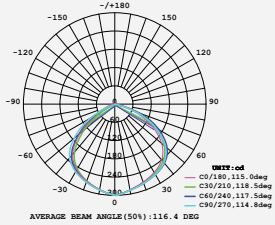

LUMINOUS INTENSITY DISTRIBUTION DIAGRAM