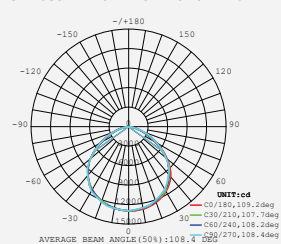

LUMINOUS INTENSITY DISTRIBUTION DIAGRAM

NEW

VT-206-G

SKU: 789 | 4000K DAY WHITE
 SKU: 790 | 6400K WHITE

120
 Lumen/W

WATTS	LUMENS	BOX QTY.
200w	24000	2 pcs

1 METER WIRE

LUMINOUS INTENSITY DISTRIBUTION DIAGRAM