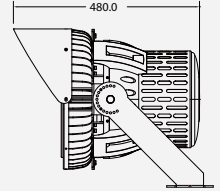

VT-500D

SKU: 490 | 5000K WHITE

WATTS	LUMENS	BEAM ANGLE	BOX QTY.
500w	67500	45°	1 pcs