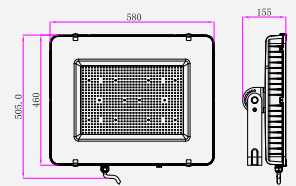

NEW

VT-306-B

SKU: 791 | 4000K DAY WHITE
SKU: 792 | 6400K WHITE

WATTS	LUMENS	BOX QTY.
300w	36000	2 pcs

① METER WIRE

NEW

VT-405

SKU: 964 | 4000K DAY WHITE
SKU: 965 | 6400K WHITE

WATTS	LUMENS	BOX QTY.
400w	48000	1 pcs

① METER WIRE

NEW

VT-505

SKU: 966 | 4000K DAY WHITE
SKU: 967 | 6400K WHITE

WATTS	LUMENS	BOX QTY.
500w	60000	1 pcs

① METER WIRE

NEW

VT-1055

SKU: 968 | 4000K DAY WHITE
SKU: 969 | 6400K WHITE

WATTS	LUMENS	BOX QTY.
1000w	120000	1 pcs

① METER WIRE