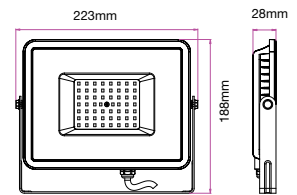

WATTS	LUMENS	BOX QTY.
50w	4000	8 pcs

LUMINOUS INTENSITY DISTRIBUTION DIAGRAM

VT-50-1-W

SKU: 952 | 6400K WHITE

WATTS	LUMENS	BOX QTY.
50w	4000	8 pcs

① METER WIRE

LUMINOUS INTENSITY DISTRIBUTION DIAGRAM

VT-100-W