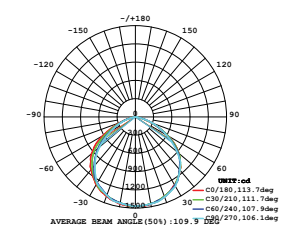

LUMINOUS INTENSITY DISTRIBUTION DIAGRAM

VT-30-G

- SKU: 454 | 3000K WARM WHITE
- SKU: 455 | 4000K DAY WHITE
- SKU: 456 | 6400K WHITE

WATTS	LUMENS	BOX QTY.
30w	2400	10 pcs

LUMINOUS INTENSITY DISTRIBUTION DIAGRAM