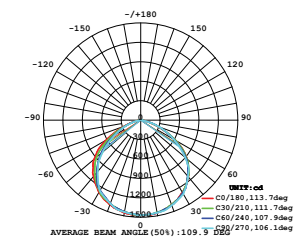

LUMINOUS INTENSITY DISTRIBUTION DIAGRAM

NEW

VT-50-1-B

SKU: 20014 | 4000K DAY WHITE
SKU: 951 | 6400K WHITE

WATTS	LUMENS	BOX QTY.
50w	4000	8 pcs