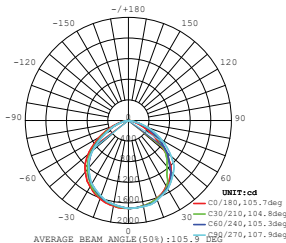

- Input AC:85-265V,50Hz
- CRI >80
- PF >0.9
- 30,000 Life Hours
- 100° Beam Angle
- Material Die cast aluminium
- EU Plug with 3 Meter wire length

5 YEAR
WARRANTY*

LUMINOUS INTENSITY DISTRIBUTION DIAGRAM