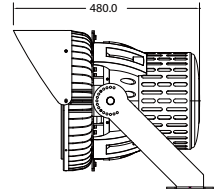

VT-501D

SKU: 493 | 5000K WHITE

WATTS	LUMENS	BEAM ANGLE	BOX QTY.
500w	67500	110°	1 pcs