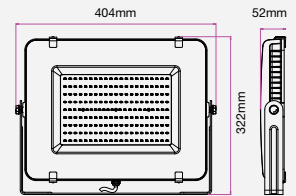

1 METER WIRE

LUMINOUS INTENSITY DISTRIBUTION DIAGRAM

NEW

VT-156-W

SKU: 774 | 4000K DAY WHITE
 SKU: 775 | 6400K WHITE

120
 Lumen/W

WATTS	LUMENS	BOX QTY.
150w	18000	2 pcs

1 METER WIRE