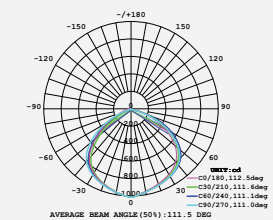

LUMINOUS INTENSITY DISTRIBUTION DIAGRAM