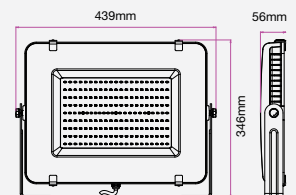

① METER WIRE

LUMINOUS INTENSITY DISTRIBUTION DIAGRAM

NEW

VT-156-B

SKU: 772 | 4000K DAY WHITE
 SKU: 773 | 6400K WHITE

120
 Lumen/W

WATTS	LUMENS	BOX QTY.
150w	18000	2 pcs

① METER WIRE

LUMINOUS INTENSITY DISTRIBUTION DIAGRAM

NEW

VT-206-B

SKU: 778 | 4000K DAY WHITE
 SKU: 779 | 6400K WHITE

120
 Lumen/W

WATTS	LUMENS	BOX QTY.
200w	24000	2 pcs

① METER WIRE

LUMINOUS INTENSITY DISTRIBUTION DIAGRAM