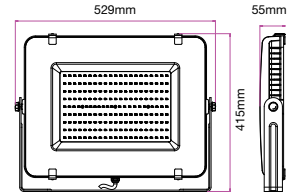

NEW

VT-306-B

SKU: 791 | 4000K DAY WHITE
SKU: 792 | 6400K WHITE

WATTS	LUMENS	BOX QTY.
300w	36000	2 pcs

① METER WIRE

NEW

VT-405

SKU: 964 | 4000K DAY WHITE
SKU: 965 | 6400K WHITE

WATTS	LUMENS	BOX QTY.
400w	48000	1 pcs

① METER WIRE

NEW

VT-505

SKU: 966 | 4000K DAY WHITE
SKU: 967 | 6400K WHITE

WATTS	LUMENS	BOX QTY.
500w	60000	1 pcs

① METER WIRE

NEW

VT-1055

SKU: 968 | 4000K DAY WHITE
SKU: 969 | 6400K WHITE

WATTS	LUMENS	BOX QTY.
1000w	120000	1 pcs

① METER WIRE