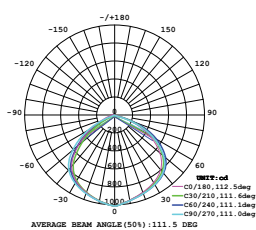

LUMINOUS INTENSITY DISTRIBUTION DIAGRAM

VT-30-W

- SKU: 403 | 3000K WARM WHITE
- SKU: 404 | 4000K DAY WHITE
- SKU: 405 | 6400K WHITE

WATTS	LUMENS	BOX QTY.
30w	2400	10 pcs

LUMINOUS INTENSITY DISTRIBUTION DIAGRAM