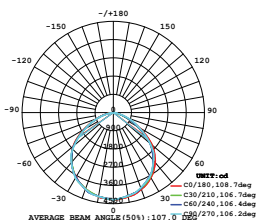

LUMINOUS INTENSITY DISTRIBUTION DIAGRAM