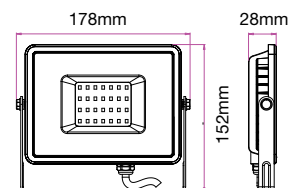

VT-30-1-W

- SKU: 950 | 6400K WHITE

WATTS	LUMENS	BOX QTY.
30w	2400	10 pcs