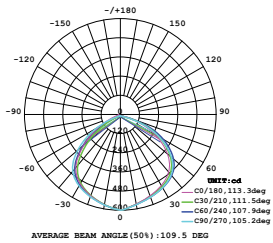

LUMINOUS INTENSITY DISTRIBUTION DIAGRAM

VT-10-S-W

SKU: 433 | 3000K WARM WHITE
 SKU: 434 | 4000K DAY WHITE
 SKU: 435 | 6400K WHITE

WATTS	LUMENS	BOX QTY.
10w	800	20 pcs

① METER WIRE

LUMINOUS INTENSITY DISTRIBUTION DIAGRAM