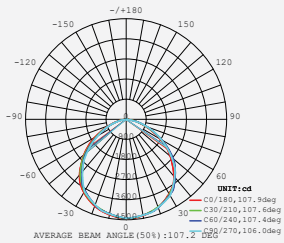

LUMINOUS INTENSITY DISTRIBUTION DIAGRAM

NEW

VT-106-B

SKU: 766 | 4000K DAY WHITE
SKU: 767 | 6400K WHITE

120
Lumen/W