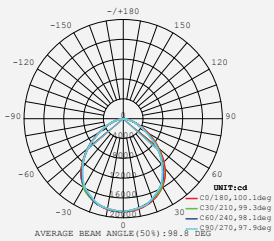

LUMINOUS INTENSITY DISTRIBUTION DIAGRAM

NEW

VT-405

SKU: 964 | 4000K DAY WHITE
SKU: 965 | 6400K WHITE

WATTS	LUMENS	BOX QTY.
400w	48000	1 pcs