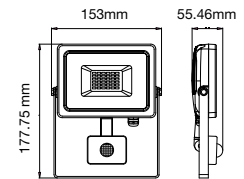

VT-20-S-B

SKU: 451 | 3000K WARM WHITE
SKU: 452 | 4000K DAY WHITE
SKU: 453 | 6400K WHITE

WATTS	LUMENS	BOX QTY.
20w	1600	20 pcs