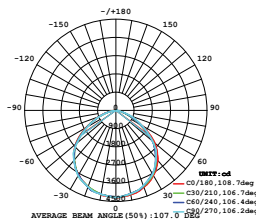

LUMINOUS INTENSITY DISTRIBUTION DIAGRAM