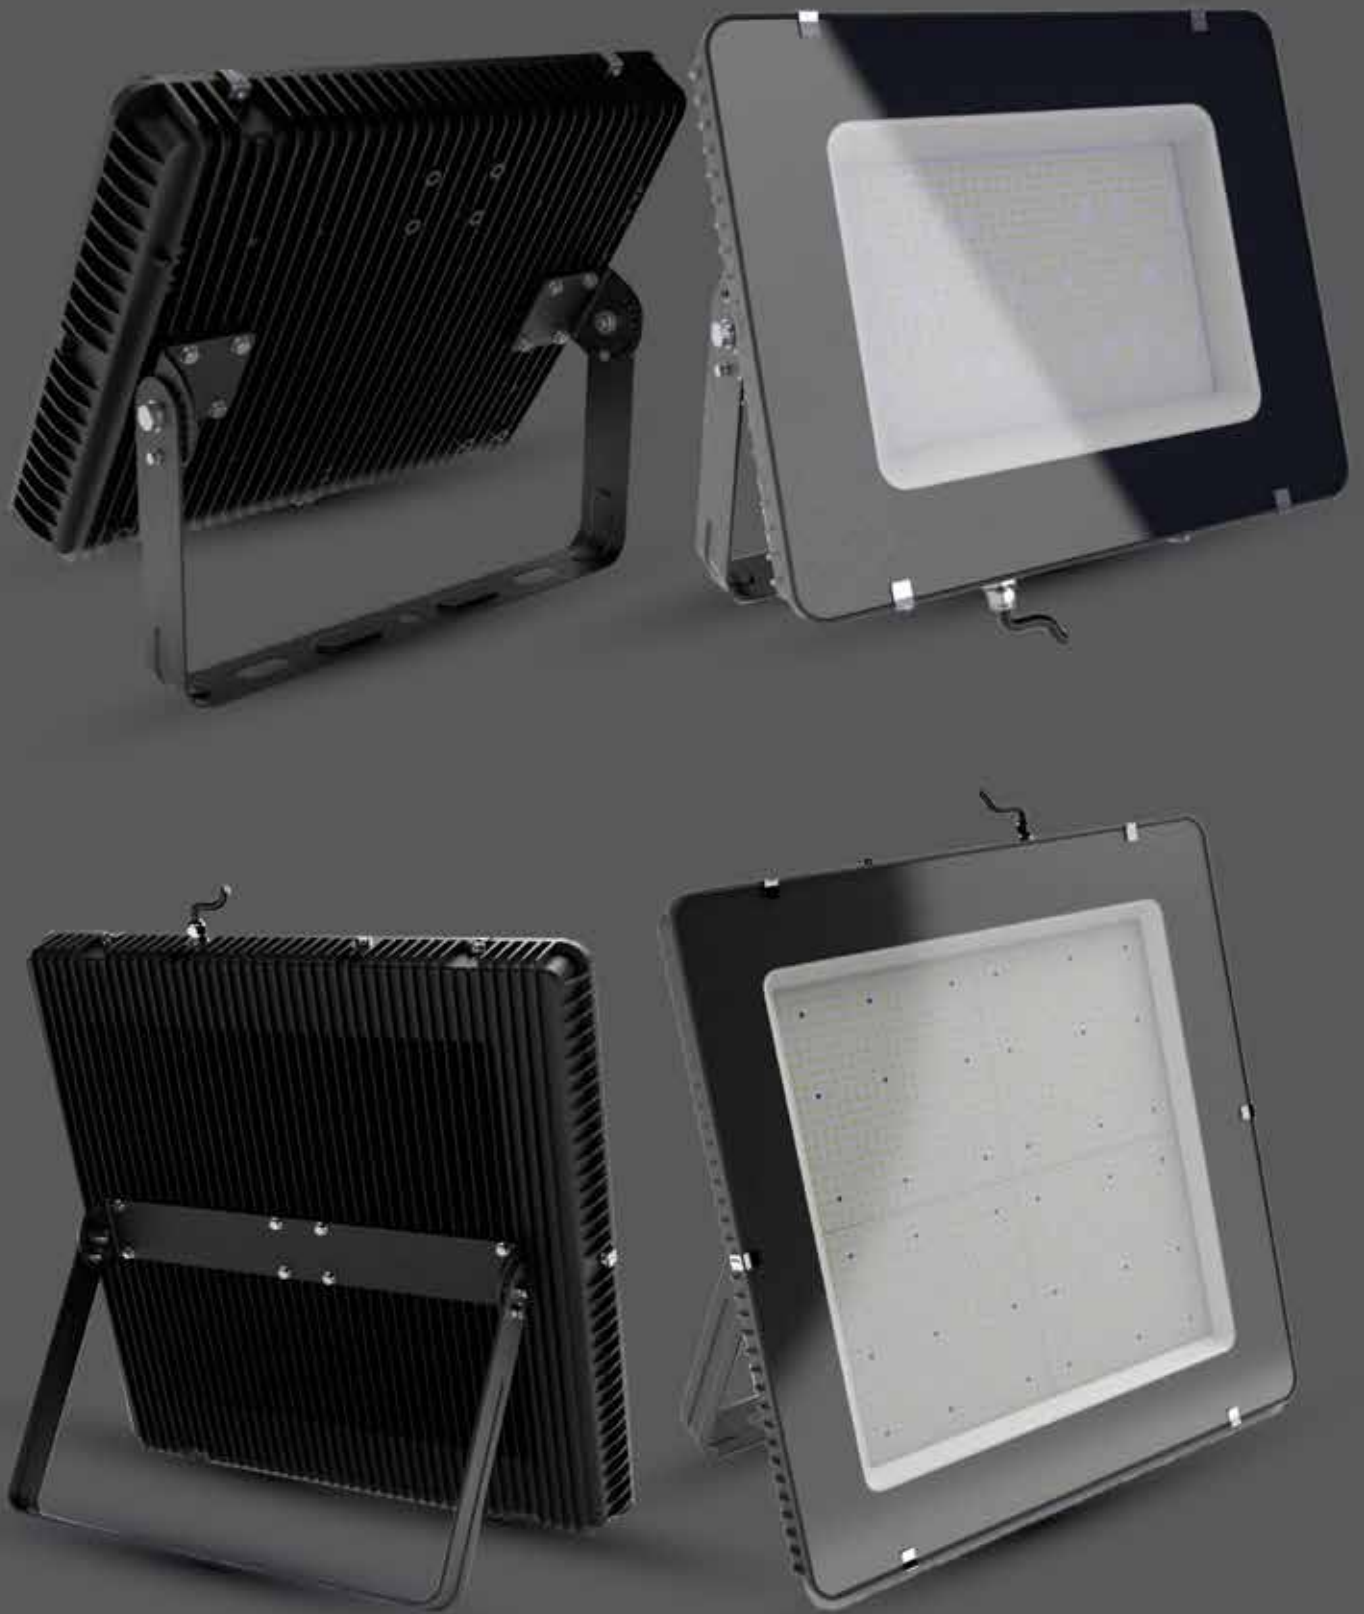

LED FLOODLIGHTS

www.v-tac.eu | www.vtacexports.com