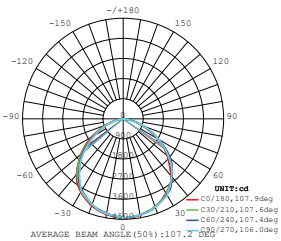

LUMINOUS INTENSITY DISTRIBUTION DIAGRAM

NEW

VT-106-W

SKU: 768 | 4000K DAY WHITE
SKU: 769 | 6400K WHITE

120
Lumen/W