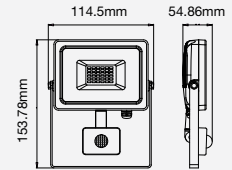

VT-10-S-W

SKU: 433 | 3000K WARM WHITE
SKU: 434 | 4000K DAY WHITE
SKU: 435 | 6400K WHITE

WATTS	LUMENS	BOX QTY.
10w	800	20 pcs