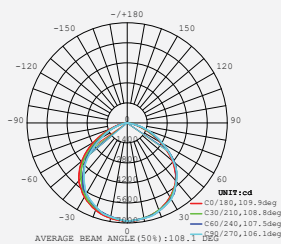

LUMINOUS INTENSITY DISTRIBUTION DIAGRAM

NEW

VT-156-W

SKU: 774 | 4000K DAY WHITE
SKU: 775 | 6400K WHITE

120
Lumen/W