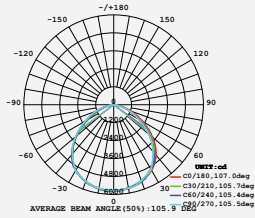

LUMINOUS INTENSITY DISTRIBUTION DIAGRAM