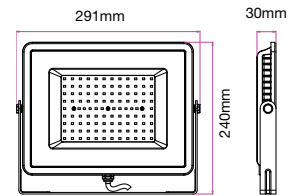

WATTS	LUMENS	BOX QTY.
100w	12000	4 pcs

1 METER WIRE