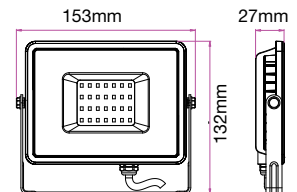

WATTS	LUMENS	BOX QTY.
10w	800	20 pcs

LUMINOUS INTENSITY DISTRIBUTION DIAGRAM

VT-20-W

- SKU: 442 | 3000K WARM WHITE
- SKU: 443 | 4000K DAY WHITE
- SKU: 444 | 6400K WHITE

WATTS	LUMENS	BOX QTY.
20w	1600	20 pcs