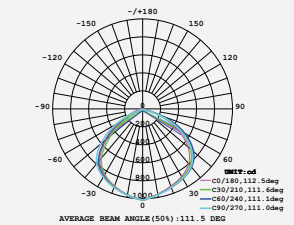

① METER WIRE

LUMINOUS INTENSITY DISTRIBUTION DIAGRAM

NEW

VT-20-1-B

SKU: 20012 | 4000K DAY WHITE
 SKU: 948 | 6400K WHITE

WATTS	LUMENS	BOX QTY.
20w	1600	20 pcs

① METER WIRE

LUMINOUS INTENSITY DISTRIBUTION DIAGRAM