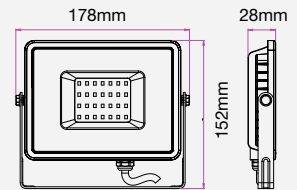

VT-30-B

SKU: 400 | 3000K WARM WHITE
SKU: 401 | 4000K DAY WHITE
SKU: 402 | 6400K WHITE

WATTS	LUMENS	BOX QTY.
30w	2400	10 pcs