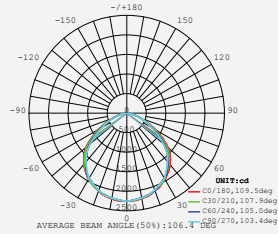

- Diecast aluminium body
- 100° beam angle
- 30,000-hr lifespan
- CRI: >80
- PF: >0.9
- AC:220-240V,50Hz
- IP65 Rating

LUMINOUS INTENSITY DISTRIBUTION DIAGRAM

NEW

VT-56-W

SKU: 762 | 4000K DAY WHITE
 SKU: 763 | 6400K WHITE