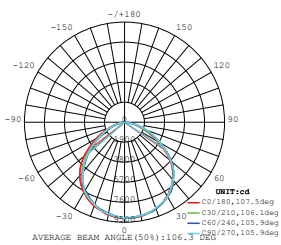

LUMINOUS INTENSITY DISTRIBUTION DIAGRAM

NEW

VT-206-G

SKU: 789 | 4000K DAY WHITE
SKU: 790 | 6400K WHITE

120
Lumen/W