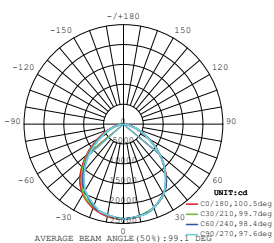

LUMINOUS INTENSITY DISTRIBUTION DIAGRAM

NEW

VT-505

SKU: 966 | 4000K DAY WHITE
SKU: 967 | 6400K WHITE

WATTS	LUMENS	BOX QTY.
500w	60000	1 pcs