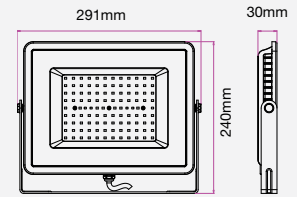

WATTS	LUMENS	BOX QTY.
50w	4000	8 pcs

LUMINOUS INTENSITY DISTRIBUTION DIAGRAM

VT-100-B

SKU: 412 | 3000K WARM WHITE
 SKU: 413 | 4000K DAY WHITE
 SKU: 414 | 6400K WHITE

WATTS	LUMENS	BOX QTY.
100w	8000	4 pcs

① METER WIRE