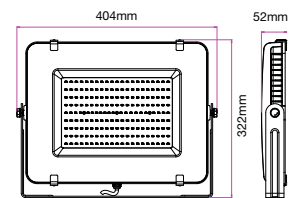

VT-150-B

SKU: 475 | 3000K WARM WHITE
SKU: 476 | 4000K DAY WHITE
SKU: 477 | 6400K WHITE

WATTS	LUMENS	BOX QTY.
150w	12000	2 pcs