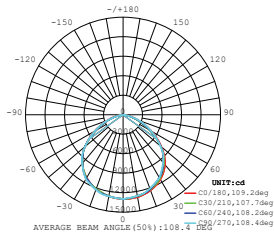

LUMINOUS INTENSITY DISTRIBUTION DIAGRAM

NEW

VT-206-B

SKU: 778 | 4000K DAY WHITE
 SKU: 779 | 6400K WHITE

120
 Lumen/W

WATTS	LUMENS	BOX QTY.
200w	24000	2 pcs

① METER WIRE

LUMINOUS INTENSITY DISTRIBUTION DIAGRAM