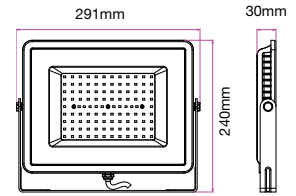

WATTS	LUMENS	BOX QTY.
100w	12000	4 pcs

1 METER WIRE