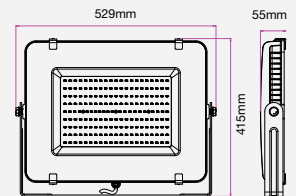

WATTS	LUMENS	BOX QTY.
300w	36000	2 pcs

1 METER WIRE