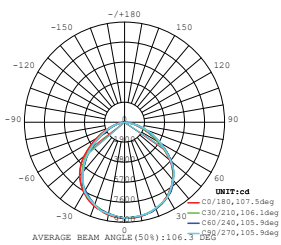

LUMINOUS INTENSITY DISTRIBUTION DIAGRAM

NEW

VT-206-W

SKU: 787 | 4000K DAY WHITE
SKU: 788 | 6400K WHITE

120
Lumen/W