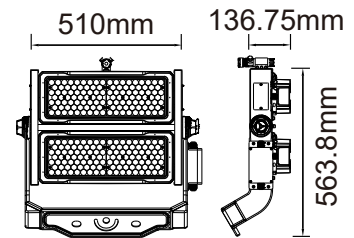

VT-502D

SKU: 497 | 4000K DAY WHITE