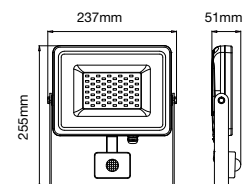

WATTS	LUMENS	BOX QTY.
30w	2400	20 pcs

① METER WIRE

LUMINOUS INTENSITY DISTRIBUTION DIAGRAM

VT-50-S-W

SKU: 466 | 3000K WARM WHITE
 SKU: 467 | 4000K DAY WHITE
 SKU: 468 | 6400K WHITE

WATTS	LUMENS	BOX QTY.
50w	4000	10 pcs