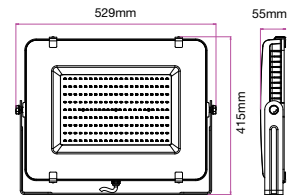

VT-300-W

SKU: 486 | 4000K DAY WHITE
SKU: 487 | 6400K WHITE

WATTS	LUMENS	BOX QTY.
300w	24000	2 pcs

① METER WIRE