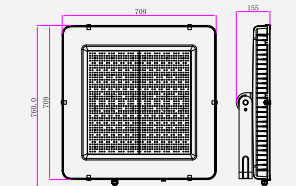

① METER WIRE

LUMINOUS INTENSITY DISTRIBUTION DIAGRAM

NEW

VT-1055

SKU: 968 | 4000K DAY WHITE
 SKU: 969 | 6400K WHITE

WATTS	LUMENS	BOX QTY.
1000w	120000	1 pcs

① METER WIRE

LED FLOODLIGHTS