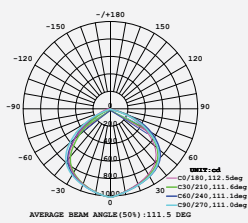

LUMINOUS INTENSITY DISTRIBUTION DIAGRAM