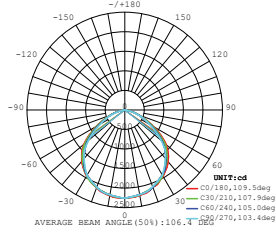

LUMINOUS INTENSITY DISTRIBUTION DIAGRAM

NEW

VT-56-B

SKU: 760 | 4000K DAY WHITE
SKU: 761 | 6400K WHITE

120
Lumen/W