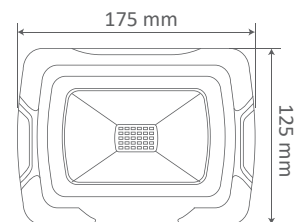

VT-11-R

SKU:502 | 6400K WHITE

WATTS	LUMENS	BOX QTY.
10w	700	20 pcs