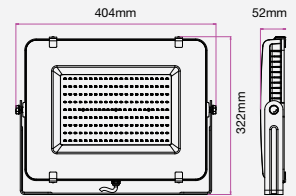

1 METER WIRE

LUMINOUS INTENSITY DISTRIBUTION DIAGRAM

NEW

VT-156-G

SKU: 776 | 4000K DAY WHITE
 SKU: 777 | 6400K WHITE

120
 Lumen/W

WATTS	LUMENS	BOX QTY.
150w	18000	2 pcs

1 METER WIRE