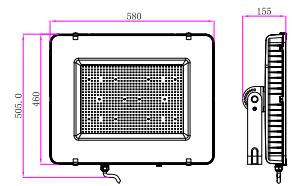

SKU: 964 | 4000K DAY WHITE
 SKU: 965 | 6400K WHITE

WATTS	LUMENS	BOX QTY.
400w	48000	1 pcs

① METER WIRE

LUMINOUS INTENSITY DISTRIBUTION DIAGRAM

NEW

VT-505

SKU: 966 | 4000K DAY WHITE
 SKU: 967 | 6400K WHITE

WATTS	LUMENS	BOX QTY.
500w	60000	1 pcs