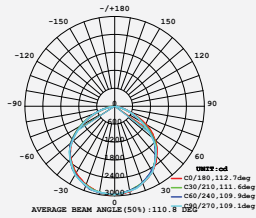

LUMINOUS INTENSITY DISTRIBUTION DIAGRAM