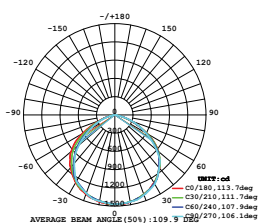

LUMINOUS INTENSITY DISTRIBUTION DIAGRAM