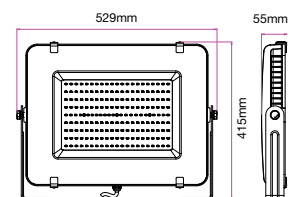

VT-300-B

SKU: 422 | 4000K DAY WHITE
SKU: 423 | 6400K WHITE

WATTS	LUMENS	BOX QTY.
300w	24000	2 pcs