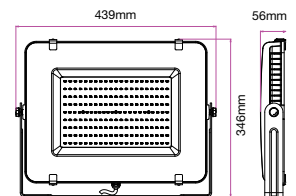

LUMINOUS INTENSITY DISTRIBUTION DIAGRAM

NEW

VT-206-W

SKU: 787 | 4000K DAY WHITE
 SKU: 788 | 6400K WHITE

120
 Lumen/W

WATTS	LUMENS	BOX QTY.
200w	24000	2 pcs

1 METER WIRE

LUMINOUS INTENSITY DISTRIBUTION DIAGRAM