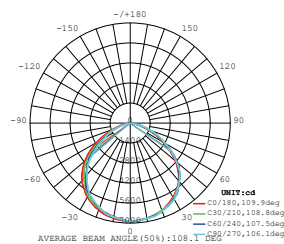

LUMINOUS INTENSITY DISTRIBUTION DIAGRAM

NEW

VT-156-B

SKU: 772 | 4000K DAY WHITE
SKU: 773 | 6400K WHITE

120
Lumen/W