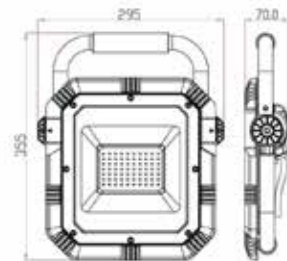

NEW

DUAL VOLTAGE
85V- 265V

3
METER WIRE

EU PLUG

WORK FLOODLIGHT

Heavy-duty, reliable LED work floodlight — V-TAC's LED Work Light is designed with dual voltage AC:85-265V and comes with 3-metre wire. Built with EU plug for direct connection, with adjustable stand and carry handle. Suitable for garages, workshops, basements, car repair shops and more.

- Input AC:85-265V,50Hz
- CRI >80
- PF >0.9
- 30,000 Life Hours
- 100° Beam Angle
- Material Die cast aluminium
- EU Plug with 3 Meter wire length

5 YEAR
WARRANTY*

NEW

VT-51

SKU: 945 | 4000K DAY WHITE
SKU: 946 | 6400K WHITE

WATTS	LUMENS	BOX QTY.
50w	4000	8 pcs