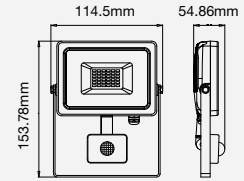

VT-10-S-B

SKU: 436 | 3000K WARM WHITE
SKU: 437 | 4000K DAY WHITE
SKU: 438 | 6400K WHITE

WATTS	LUMENS	BOX QTY.
10w	800	20 pcs