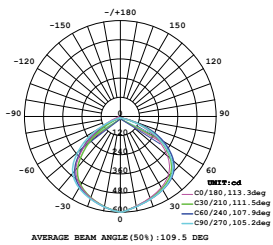

LUMINOUS INTENSITY DISTRIBUTION DIAGRAM

VT-10-S-B

SKU: 436 | 3000K WARM WHITE
 SKU: 437 | 4000K DAY WHITE
 SKU: 438 | 6400K WHITE

WATTS	LUMENS	BOX QTY.
10w	800	20 pcs

① METER WIRE

LUMINOUS INTENSITY DISTRIBUTION DIAGRAM