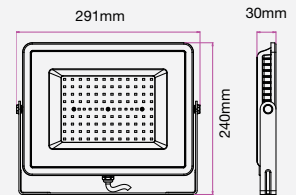

WATTS	LUMENS	BOX QTY.
100w	12000	4 pcs

① METER WIRE