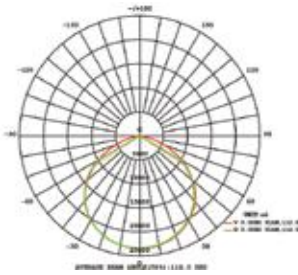

VT-501D

SKU: 493 | 5000K WHITE

WATTS	LUMENS	BEAM ANGLE	BOX QTY.
500w	67500	110°	1 pcs