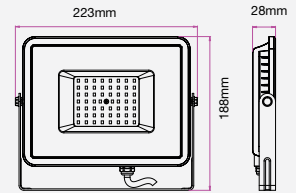

WATTS	LUMENS	BOX QTY.
50w	6000	8 pcs