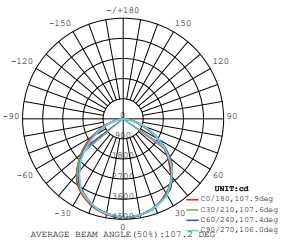

LUMINOUS INTENSITY DISTRIBUTION DIAGRAM

NEW

VT-106-G

SKU: 770 | 4000K DAY WHITE
SKU: 771 | 6400K WHITE

120
Lumen/W