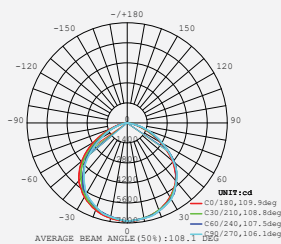

LUMINOUS INTENSITY DISTRIBUTION DIAGRAM

NEW

VT-156-G

SKU: 776 | 4000K DAY WHITE
SKU: 777 | 6400K WHITE

120
Lumen/W