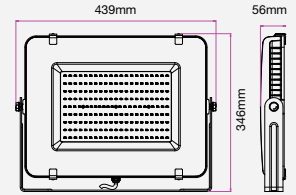

WATTS	LUMENS	BOX QTY.
150w	12000	2 pcs

① METER WIRE

LUMINOUS INTENSITY DISTRIBUTION DIAGRAM

VT-200-W

SKU: 420 | 4000K DAY WHITE
 SKU: 421 | 6400K WHITE

WATTS	LUMENS	BOX QTY.
200w	16000	2 pcs

① METER WIRE

LUMINOUS INTENSITY DISTRIBUTION DIAGRAM