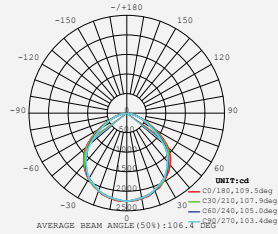

- Diecast aluminium body
- 100° beam angle
- 30,000-hr lifespan
- CRI: >80
- PF: >0.9
- AC:220-240V,50Hz
- IP65 Rating

LUMINOUS INTENSITY DISTRIBUTION DIAGRAM

NEW

VT-56-G

SKU: 764 | 4000K DAY WHITE
 SKU: 765 | 6400K WHITE