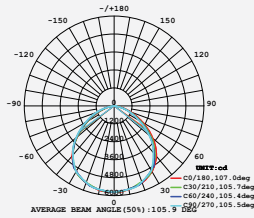

LUMINOUS INTENSITY DISTRIBUTION DIAGRAM