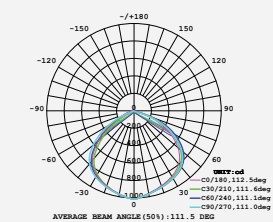

LUMINOUS INTENSITY DISTRIBUTION DIAGRAM