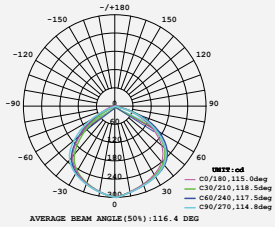

LUMINOUS INTENSITY DISTRIBUTION DIAGRAM