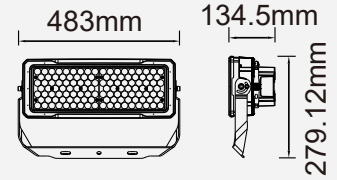

BEAM ANGLE 120°

VT-253D

SKU: 494 | 4000K DAY WHITE
SKU: 500 | 6400K WHITE

WATTS	LUMENS	BOX QTY.	WEIGHT
250w	30000	1 pcs	8KG

BEAM ANGLE 60°

VT-252D

SKU: 495 | 4000K DAY WHITE
SKU: 501 | 6400K WHITE