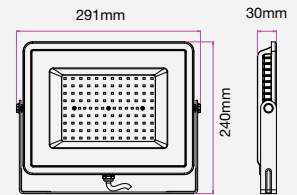

VT-100-W

SKU: 415 | 3000K WARM WHITE
SKU: 416 | 4000K DAY WHITE
SKU: 417 | 6400K WHITE

WATTS	LUMENS	BOX QTY.
100w	8000	4 pcs