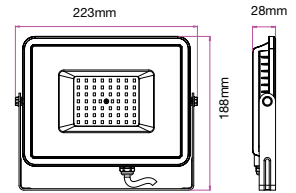

WATTS	LUMENS	BOX QTY.
50w	6000	8 pcs