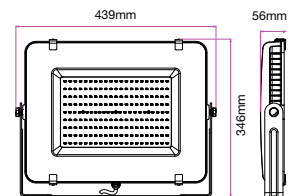

LUMINOUS INTENSITY DISTRIBUTION DIAGRAM

NEW

VT-206-G

SKU: 789 | 4000K DAY WHITE
 SKU: 790 | 6400K WHITE

120
 Lumen/W

WATTS	LUMENS	BOX QTY.
200w	24000	2 pcs

1 METER WIRE

LUMINOUS INTENSITY DISTRIBUTION DIAGRAM