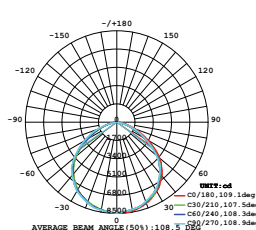

LUMINOUS INTENSITY DISTRIBUTION DIAGRAM