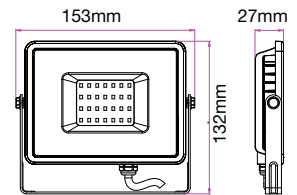

WATTS	LUMENS	BOX QTY.
10w	800	20 pcs

LUMINOUS INTENSITY DISTRIBUTION DIAGRAM

VT-20-B

SKU: 439 | 3000K WARM WHITE
 SKU: 440 | 4000K DAY WHITE
 SKU: 441 | 6400K WHITE

WATTS	LUMENS	BOX QTY.
20w	1600	20 pcs

LUMINOUS INTENSITY DISTRIBUTION DIAGRAM