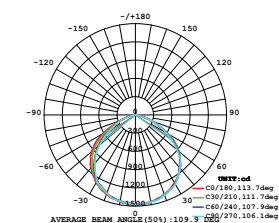

LUMINOUS INTENSITY DISTRIBUTION DIAGRAM